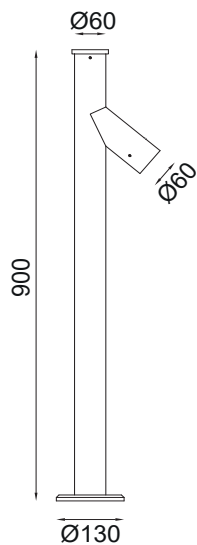

Accessories

Order Code : Bamboo_BO_70_11_80_NS_30_GG_230_ABK-3

FAMILY	TYPE	CODE	WATTAGE & (LUMEN)	CRI	OPTICS	CCT	FINISH	SUPPLY	ACCESSORIES
Bamboo	BO	70 - 700mm 90 - 900mm	11- 11W (1260lm)	80 - 80 CRI 90 - 90 CRI (on Request*)	NS - 16° M - 22° W - 38°	30 - 3000K 40 - 4000K	GG - Graphite Grey DB - Dark Black MW - Matt White C - Corten DLG - Dark Leaf Green	230 - 230V AC	ABK-3