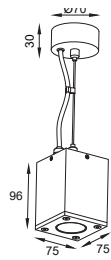

Dimension (mm) :