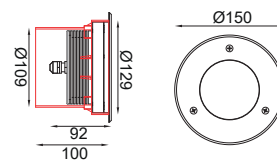

TERRA SL 150-ASY

Dimension (mm) :

Accessories