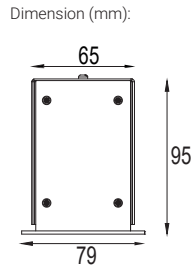

ALULINE CR 7995

Order Code : Aluline_CR_7995_2272_72_8640_80_40_BK_ND_OP

Custom Length in Multiple of 280mm Max Upto 3385mm.

FAMILY	TYPE	CODE	LENGTH	WATTAGE /M	LUMEN/M	CRI	CCT	FINISH	SUPPLY	Diffuser
Aluline	CR	7995	580mm	9W/14W/18W	1080lm/1680lm/2160lm	80	30 - 3000K	BK - Black WH - White SI - Silver CC- Custom Color	ND - Non Dim AL - 1 to 10 DA - DALI	OP - Opal PR - Prismatic
			1142mm	18W/27W/36W	2160lm/3240lm/4320lm		40 - 4000K			
			1708mm	27W/40W/54W	3240lm/4800lm/6480lm		60 - 6000K			
			2272mm	36W/54W/72W	4320lm/6720lm/8640lm