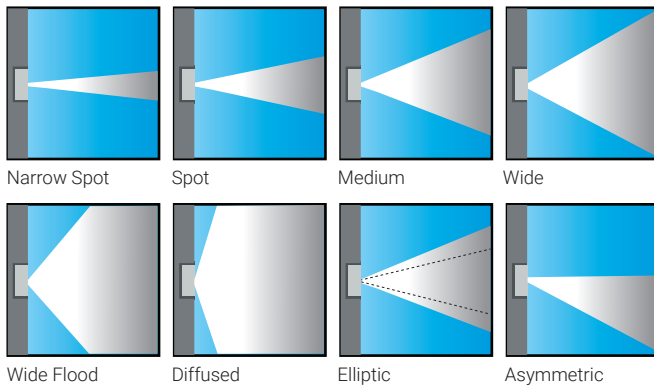

OPTICS

Reference Product Image