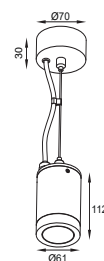

Dimension (mm) :