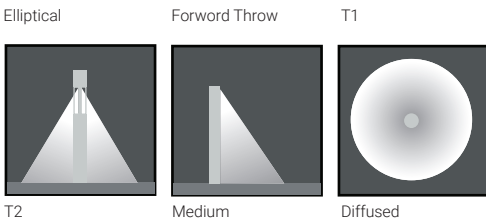

FEATURES

- Bollards Designs That Blends With The Modern City Landscapes To Provide A More Homogeneous And Distinguished Look.
- Designs That Affects The Lighting Output, And There Are Other Parameters Like Mounting Height, Spacing, Outreach, Drag Coefficient Which Influence The Choice Of The Bollards.
- Various Designs To Choose
- High Efficiency Led Technology Provide Maximum Flexibility For Applications Such As Gardens, Landscape, Pathways or Walkways.
- Corrosion Resistant Double Layer Polyester Powder Coated Paint Finish Die Cast/ Extruded Aluminium Housing/Gi Pipes With Stainless Steel Screws And Silicone Gaskets. Power Unit Is Built In.
- Thermal-Shock Resistant Tempered Glass.
- Operating Temperature: -20°C ~ +55°C
- Outstanding Light Efficiency And Integrates Itself Through The Reduced Design Into Historic And Modern Surroundings.
- Both Its Appearance And The Materials Used In Its Manufacture Are Intended To Last.

OPTICS