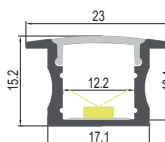

Dimension (mm):