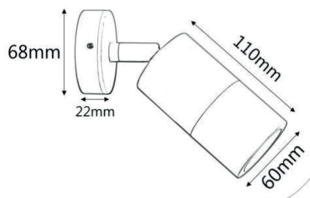

Accessories

Order Code : Copp_WM ADJ_54_8_80_27_CO_230

FAMILY	TYPE	CODE	WATTAGE (LUMEN)	CRI	OPTICS	CCT	FINISH	SUPPLY	ACCESSORIES
Copp	WM ADJ	54	6 - 6W (630lm)	80 - 80 CRI	M - 24° W - 40°	27 - 2700K 30 - 3000K 40 - 4000K	CO - Copper	230 - 230vAC	-