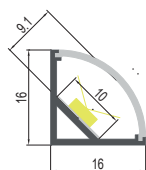

Dimension (mm):