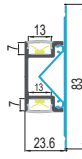

Dimension (mm):