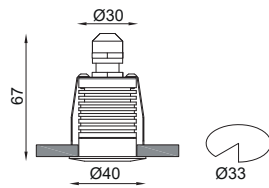

### TYLO DL 40

Dimension (mm) :

Accessories

HL - 20  
(Hexcell Louvre)

Order Code : Tylo\_DL\_40\_1\_8\_SP\_27\_SS\_CC\_HL-20

FAMILY	TYPE	CODE	WATTAGE (LUMEN)	CRI	OPTICS	CCT	FINISH	SUPPLY	ACCESSORIES
Tylo	DL	40	1 - 1W (120lm) 1.5 - 1.5W (180lm)	80 - 80 CRI 90 - 90 CRI (on Request*)	NS - 10°, M - 24° W - 40°, WF - 60° DF - Diffused EL - 30 x 65° AS - Asymmetric	27 - 2700K 30 - 3000K 40 - 4000K	SS - Stainless Steel	CC - Constant Current Driver (3V, 350mA/500mA)	HL - 20