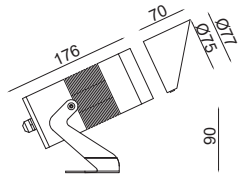

Dimension (mm) :

Order Code : Lugar_SP_75-HP_15_80_SP_27_GG_230_HL-48

FAMILY	TYPE	CODE	WATTAGE (LUMEN)	CRI	OPTICS	CCT	FINISH	SUPPLY	ACCESSORIES
Lugar	SP	75 - HP	15 - 15W (1764lm)	80 - 80 CRI 90 - 90 CRI (on Request*)	NS - 10° M - 24° W - 40° WF - 60°	27 - 2700K 30 - 3000K 40 - 4000K	GG - Graphite Grey DB - Dark Black MW - Matt White C - Corten DLG - Dark leaf Green	230 - 230V AC 24 - 24V DC	HL - 48 CL - 75 TB- Tree Belt SP - 232