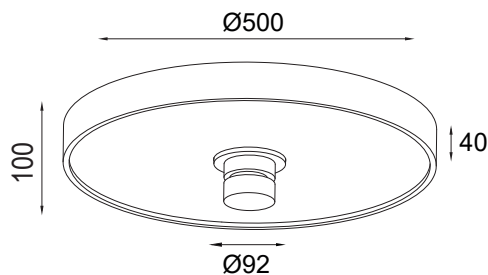

MUSHO PT

Dimension (mm):

Order Code : Musho_PT_50_72_80_DF_30_GG_230

FAMILY	TYPE	CODE	WATTAGE & (LUMEN)	CRI	OPTICS	CCT	FINISH	SUPPLY	ACCESSORIES
Musho	PT	50- 500	72 - 72W (7495lm)	80 - 80 CRI 90 - 90 CRI (on Request*)	DF - Diffused	30 - 3000K 40 - 4000K	GG - Graphite Grey DB - Dark Black MW - Matt White C - Corten DLG - Dark leaf Green	230 - 230V AC