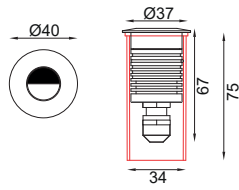

TERRA ING 40-GC

Dimension (mm) :

Accessories

Order Code : Terra_ING_40-GC_1_80_NS_27_SS_CC

FAMILY	TYPE	CODE	WATTAGE (LUMEN)	CRI	OPTICS	CCT	FINISH	SUPPLY	ACCESSORIES
Terra	ING	40-GC	1 - 1W (126lm) 1.5 - 1.5W (180lm)	80 - 80 CRI 90 - 90 CRI (on Request*)	NS - 10°, M - 24° W - 40°, WF - 60° DF - Diffused	27 - 2700K 30 - 3000K 40 - 4000K	SS - Stainless Steel	CC - Constant Current Driver (3V, 350mA/500mA)	HL - 20

TERRA ING 55-GC

Dimension (mm) :

Accessories

Order Code : Terra_ING_55-GC_1_80_NS_27_SS_CC

FAMILY	TYPE	CODE	WATTAGE (LUMEN)	CRI	OPTICS	CCT	FINISH	SUPPLY	ACCESSORIES
Terra	ING	55-GC	1 - 1W (126lm) 1.5 - 1.5W (180lm) 2 - 2W (252lm)	80 - 80 CRI 90 - 90 CRI (on Request*)	NS - 10°, M - 24° W - 40°, WF - 60° DF - Diffused	27 - 2700K 30 - 3000K 40 - 4000K	SS - Stainless Steel	CC - Constant Current Driver (3V, 500mA/700mA)	-

TERRA ING 55 INT-GC

Dimension (mm) :

Accessories

Order Code : Terra_ING_55 INT-GC_1_80_NS_27_SS_AC_230

FAMILY	TYPE	CODE	WATTAGE (LUMEN)	CRI	OPTICS	CCT	FINISH	SUPPLY	ACCESSORIES
Terra	ING	55 INT-GC	2 - 2.5 (350lm) 3 - 3W (252lm) 5 - 5.5W (770lm)	80 - 80 CRI 90 - 90 CRI (on Request*)	NS - 10°, M - 24° W - 40°, WF - 60° DF - Diffused	27 - 2700K 30 - 3000K 40 - 4000K	SS - Stainless Steel	230-230V AC 24-24V DC	-