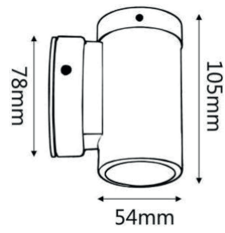

## COPP WM

Dimension (mm) :

Accessories

Order Code : Copp\_WM\_54\_6\_80\_M\_27\_GG\_230

FAMILY	TYPE	CODE	WATTAGE (LUMEN)	CRI	OPTICS	CCT	FINISH	SUPPLY	ACCESSORIES
Copp	WM	54	6 - 6W (630lm)	80 - 80 CRI	M - 24° W - 40°	27 - 2700K 30 - 3000K 40 - 4000K	CO - Copper	230 - 230vAC	-