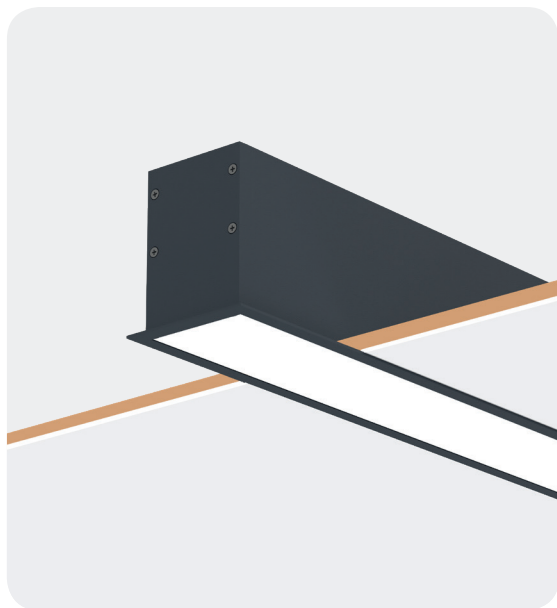

ALULINE CR 6195

Order Code : Aluline_CR_6195_280_5_600_80_40_BK_ND_OP

Custom Length in Multiple of 280mm Max Upto 3385mm.

FAMILY	TYPE	CODE	LENGTH	WATTAGE	LUMEN	CRI	CCT	FINISH	SUPPLY	Diffuser
Aluline	CR	6195 7995	280mm	5W/7W/9W	600lm/840lm/1080lm	80	30 - 3000K 40 - 4000K 60 - 6000K	BK - Black WH - White SI - Silver CC- Custom Color	ND - Non Dim AL - 1 to 10 DA - DALI	OP - Opal PR - Prismatic BLS- Blinds
			564mm	9W/14W/18W	1080lm/1680lm/2160lm					
			847mm	14W/21W/27W	1680lm/2520lm/3240lm					
			1128mm	18W/27W/36W	2160lm/3240lm/5400lm					
			1411mm	23W/34W/45W	2760lm/4080lm/5400lm					
			1692mm	27W/42W/54W	3240lm/4000lm/6480lm					
			1975mm	32W/56W/72W	3840lm/5880lm/7560lm					
2256mm	36W/56W/72W	4320lm/6720lm/8640lm