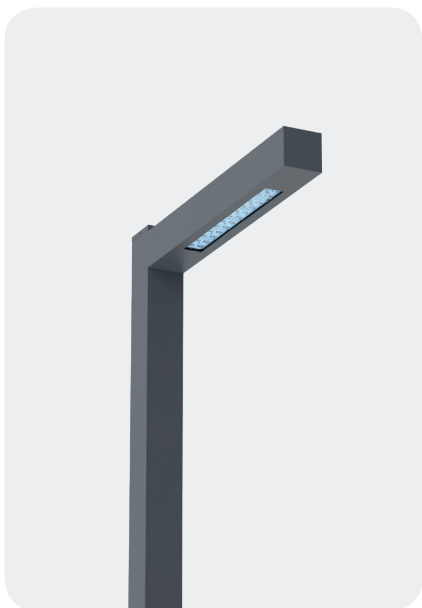

### ANGLE PT

Dimension (mm):

Order Code : Angle\_PT\_80\_45\_80\_T1\_30\_GG\_230

FAMILY	TYPE	CODE	WATTAGE & (LUMEN)	CRI	OPTICS	CCT	FINISH	SUPPLY	ACCESSORIES
Angle	PT	80 - 800	45 - 45W (4680lm)	80 - 80 CRI 90 - 90 CRI (on Request*)	T1 - 148X107° T2 - 158X100° T3 - 160X130°	30 - 3000K 40 - 4000K	GG - Graphite Grey DB - Dark Black MW - Matt White C - Corten DLG - Dark leaf Green	230 - 230V AC	