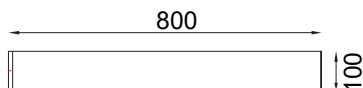

### ANGLE PT

Dimension (mm):

Order Code : Angle\_PT\_80\_45\_80\_T1\_30\_GG\_230

FAMILY	TYPE	CODE	WATTAGE & (LUMEN)	CRI	OPTICS	CCT	FINISH	SUPPLY	ACCESSORIES
Angle	PT	80 - 800	45 - 45W (4680lm)	80 - 80 CRI 90 - 90 CRI (on Request*)	T1 - 148X107° T2 - 158X100° T3 - 160X130°	30 - 3000K 40 - 4000K	GG - Graphite Grey DB - Dark Black MW - Matt White C - Corten DLG - Dark leaf Green	230 - 230V AC	