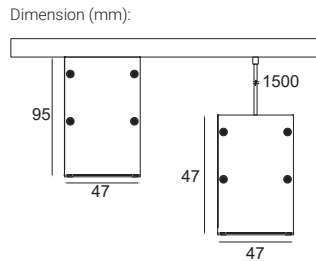

ALULINE CP 4795

Order Code : Aluline_CP/CS_4795_2262_72_8640_80_40_BK_ND_OP

Custom Length in Multiple of 270mm Max Upto 3375mm.

FAMILY	TYPE	CODE	LENGTH	WATTAGE /M	LUMEN/M	CRI	CCT	FINISH	SUPPLY	Diffuser
Aluline	CP CS	4795	570mm	9W/14W/18W	1080lm/1680lm/2160lm	80	30 - 3000K	BK - Black WH - White SI - Silver CC- Custom Color	ND - Non Dim AL - 1 to 10 DA - DALI	OP - Opal PR - Prismatic
			1134mm	18W/27W/36W	2160lm/3240lm/4320lm		40 - 4000K			
			1698mm	27W/40W/54W	3240lm/4800lm/6480lm		60 - 6000K			
			2262mm	36W/54W/72W	4320lm/6720lm/8640lm