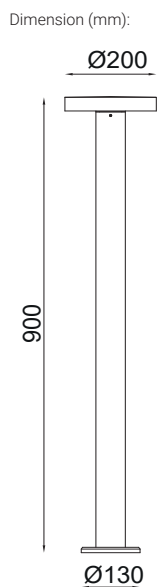

MUSHO

Accessories

Order Code : Musho_BO_35_14_80_DF_30_GG_230_ABK-3

FAMILY	TYPE	CODE	WATTAGE & (LUMEN)	CRI	OPTICS	CCT	FINISH	SUPPLY	ACCESSORIES
Musho	BO	35 - 350mm 60 - 600mm 90 - 900mm	20 - 20W (2268lm)	80 - 80 CRI 90 - 90 CRI (on Request*)	DF - Diffused	30 - 3000K 40 - 4000K	GG - Graphite Grey DB - Dark Black MW - Matt White C - Corten DLG - Dark Leaf Green	230 - 230V AC	ABK-3