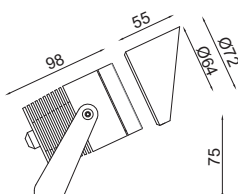

CIELO SP 64-D3

Dimension (mm) :