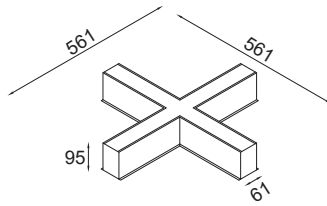

Dimension (mm):

Order Code : Aluline_CR-Plus_6195_18_2160_80_40_BK_ND_OP

FAMILY	TYPE	CODE	LENGTH (mm)	WATTAGE	LUMEN	CRI	CCT	FINISH	SUPPLY	Diffuser
Aluline	CR-Plus	6195 7995	561 x 561	18W/27W/36W	2160lm/3240lm/4320lm	80	30 - 3000K 40 - 4000K 60 - 6000K	BK - Black	ND - Non Dim AL - 1 to 10 DA - DALI	OP - Opal PR - Prismatic BP- Blinds Plus
								WH - White		
								SI - Silver CC- Custom Color