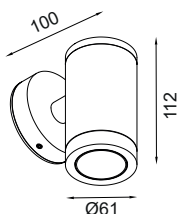

BULLET WM 61D4-HP

Dimension (mm) :