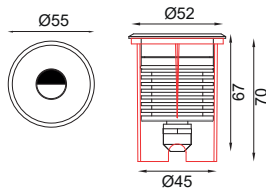

TERRA ING 40-GC

Dimension (mm) :

Accessories

Order Code : Terra_ING_40-GC_1_80_NS_27_SS_CC

FAMILY	TYPE	CODE	WATTAGE (LUMEN)	CRI	OPTICS	CCT	FINISH	SUPPLY	ACCESSORIES
Terra	ING	40-GC	1 - 1W (126lm) 1.5 - 1.5W (180lm)	80 - 80 CRI 90 - 90 CRI (on Request*)	NS - 10°, M - 24° W - 40°, WF - 60° DF - Diffused	27 - 2700K 30 - 3000K 40 - 4000K	SS - Stainless Steel	CC - Constant Current Driver (3V, 350mA/500mA)	HL - 20

TERRA ING 55-GC

Dimension (mm) :

Accessories

Order Code : Terra_ING_55-GC_1_80_NS_27_SS_CC

FAMILY	TYPE	CODE	WATTAGE (LUMEN)	CRI	OPTICS	CCT	FINISH	SUPPLY	ACCESSORIES
Terra	ING	55-GC	1 - 1W (126lm) 1.5 - 1.5W (180lm) 2 - 2W (252lm)	80 - 80 CRI 90 - 90 CRI (on Request*)	NS - 10°, M - 24° W - 40°, WF - 60° DF - Diffused	27 - 2700K 30 - 3000K 40 - 4000K	SS - Stainless Steel	CC - Constant Current Driver (3V, 500mA/700mA)	-

TERRA ING 55 INT-GC

Dimension (mm) :

Accessories

Order Code : Terra_ING_55 INT-GC_1_80_NS_27_SS_AC_230

FAMILY	TYPE	CODE	WATTAGE (LUMEN)	CRI	OPTICS	CCT	FINISH	SUPPLY	ACCESSORIES
Terra	ING	55 INT-GC	2 - 2.5 (350lm) 3 - 3W (252lm) 5 - 5.5W (770lm)	80 - 80 CRI 90 - 90 CRI (on Request*)	NS - 10°, M - 24° W - 40°, WF - 60° DF - Diffused	27 - 2700K 30 - 3000K 40 - 4000K	SS - Stainless Steel	230-230V AC 24-24V DC	-