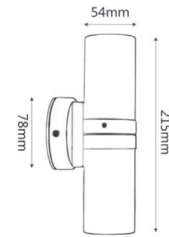

Accessories

Order Code : Copp_WM_54-UD_12_80_M_W_CO_230

FAMILY	TYPE	CODE	WATTAGE (LUMEN)	CRI	OPTICS UP-DOWN	CCT	FINISH	SUPPLY	ACCESSORIES	
Copp	WM	54-UD	12W - 6W+6W (1260lm)	80 - 80 CRI	M - 24° W - 40°	M - 24° W - 40°	27 - 2700K 30 - 3000K 40 - 4000K	CO - Copper	230 - 230vAC	-