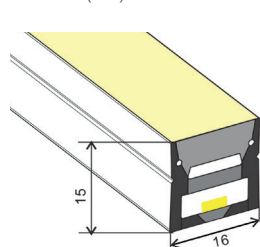

Dimension (mm) :