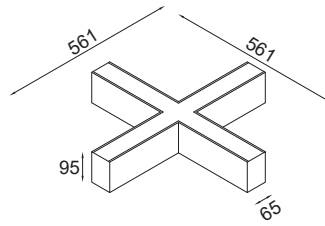

Order Code : Aluline_CP-Plus_6195_18_2160_80_40_BK_ND_OP

FAMILY	TYPE	CODE	LENGTH (mm)	WATTAGE	LUMEN	CRI	CCT	FINISH	SUPPLY	Diffuser
Aluline	CP-Plus	6195	561 x 561	18W/27W/36W	2160lm/3240lm/4320lm	80	30 - 3000K 40 - 4000K 60 - 6000K	BK - Black	ND- Non Dim AL- 1 to 10 DA- DALI	OP- Opal PR- Prismatic BP- Blinds Plus
	CS- Plus	7995						WH - White		
								SI - Silver CC- Custom Color