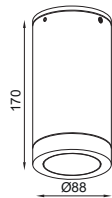

Dimension (mm) :