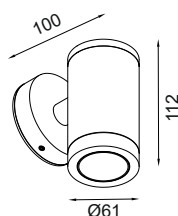

BULLET WM 61-D3

Dimension (mm) :