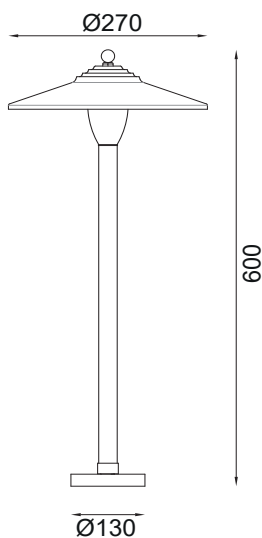

Accessories

Order Code : Fungo_BO_60_10_80_DF_30_C_R_ABK-3

FAMILY	TYPE	CODE	WATTAGE & (LUMEN)	CRI	OPTICS	CCT	FINISH	SUPPLY	ACCESSORIES
Fungo	BO	60 - 600mm ht.	10 - 10W (1120lm)	80 - 80 CRI 90 - 90 CRI (on Request*)	DF - Diffused	30 - 3000K 40 - 4000K	C - Copper	R- Remote Driver	ABK-3