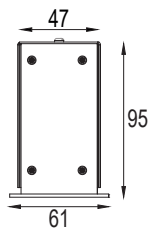

Dimension (mm):

Order Code : Aluline_CR_6195_280_5_600_80_40_BK_ND_OP

Custom Length in Multiple of 280mm Max Upto 3385mm.

FAMILY	TYPE	CODE	LENGTH	WATTAGE	LUMEN	CRI	CCT	FINISH	SUPPLY	Diffuser
Aluline	CR	6195 7995	280mm	5W/7W/9W	600lm/840lm/1080lm	80	30 - 3000K 40 - 4000K 60 - 6000K	BK - Black WH - White SI - Silver CC- Custom Color	ND - Non Dim AL - 1 to 10 DA - DALI	OP - Opal PR - Prismatic BLS- Blinds
			564mm	9W/14W/18W	1080lm/1680lm/2160lm					
			847mm	14W/21W/27W	1680lm/2520lm/3240lm					
			1128mm	18W/27W/36W	2160lm/3240lm/5400lm					
			1411mm	23W/34W/45W	2760lm/4080lm/5400lm					
			1692mm	27W/42W/54W	3240lm/4000lm/6480lm					
			1975mm	32W/56W/72W	3840lm/5880lm/7560lm					
2256mm	36W/56W/72W	4320lm/6720lm/8640lm