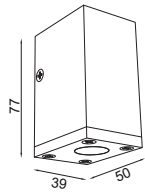

## OPTICS

**BOXY WM 39**

Dimension (mm) :

Accessories

HL - 20  
(Hexcell Louvre)

Order Code : Boxy\_WM\_39\_2\_80\_NS\_27\_GG\_230\_HL-20

FAMILY	TYPE	CODE	WATTAGE (LUMEN)	CRI	OPTICS	CCT	FINISH	SUPPLY	ACCESSORIES
Boxy	WM	39	2 - 2W (240lm)	80 - 80 CRI 90 - 90 CRI (on Request*)	NS - 10° M - 24° W - 40° WF - 60°	27 - 2700K 30 - 3000K 40 - 4000K	GG - Graphite Grey DB - Dark Black MW - Matt White C - Corten DLG - Dark leaf Green	230 - 230V AC	HL - 20