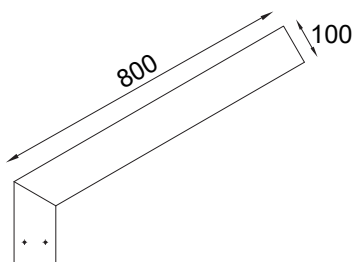

SETTE PT

Dimension (mm):

Order Code : Sette_PT_80_45_80_T1_30_GG_230

FAMILY	TYPE	CODE	WATTAGE & (LUMEN)	CRI	OPTICS	CCT	FINISH	SUPPLY	ACCESSORIES
Sette	PT	80 - 800	45 - 45W (4703lm)	80 - 80 CRI 90 - 90 CRI (on Request*)	T1 - 148X107° T2 - 158X100° T3 - 160X130°	30 - 3000K 40 - 4000K	GG - Graphite Grey DB - Dark Black MW - Matt White C - Corten DLG - Dark leaf Green	230 - 230V AC