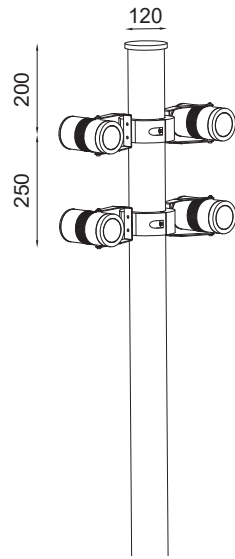

Dimension (mm):

Order Code : Lugar 4_PT_4x88-COB_20_80_SP_27_GG_230_HL-68

FAMILY	TYPE	CODE	WATTAGE & (LUMEN)	CRI	OPTICS	CCT	FINISH	SUPPLY	ACCESSORIES
Lugar 4	PT	4 x 88 - COB 4 x 88 - HP	20 - 20W (2520lm)	80 - 80 CRI 90 - 90 CRI (on Request*)	SP - 16° M - 22° W - 38°	27 - 2700K 30 - 3000K 40 - 4000K	GG - Graphite Grey DB - Dark Black MW - Matt White C - Corten DLG - Dark leaf Green	230 - 230V AC	HL - 68 CL- Cowl CLM- Clamp