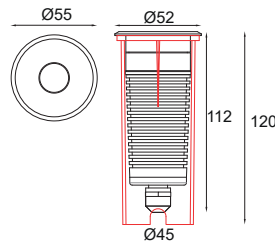

Accessories

Order Code : Terra_ING_55 INT_3_80_NS_27_SS_AC-230_HL-20

FAMILY	TYPE	CODE	WATTAGE (LUMEN)	CRI	OPTICS	CCT	FINISH	SUPPLY	ACCESSORIES
Terra	ING	55 INT	2 - 2.5 (350lm) 3 - 3W (252lm) 5 - 5.5W (770lm)	80 - 80 CRI 90 - 90 CRI (on Request*)	NS - 10°, M - 24° W - 40°, WF - 60° EL - 30 x 65° DF - Diffused AS - Asymmetric	27 - 2700K 30 - 3000K 40 - 4000K	SS - Stainless Steel 316	AC-230V 24V DC	HL-20