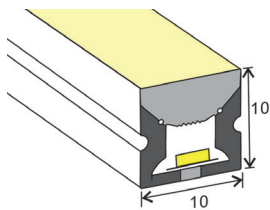

Dimension (mm) :

Order Code : Glow Flex_TB_1010_7_80_O_27_DC_EC1

FAMILY	TYPE	CODE	WATTAGE (LUMEN)	CRI	OPTICS	CCT	SUPPLY
Glow Flex	TB- Top Bend	1010	7 - 7.2W (371lm) 10 - 9.6W (530lm) 15 - 14.4W(795lm)	80 - 80 CRI	0 - 120°	27 - 2700K 30 - 3000K 40 - 4000K	DC - 24V DC

Accessories

EC11010 End Cap Without Hole	EC21010 End Cap Straight	EC31010 End Cap Left	EC41010 End Cap Right	EC51010 End Cap Bottom	MP1010 Mounting Profile	MC1010 Mounting Clip	Power Supply	Cable	Connectors