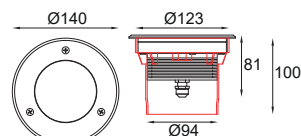

Dimension (mm) :