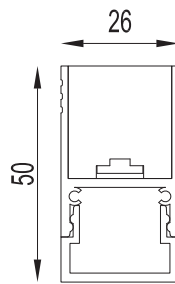

Dimension (mm) :

Accessories

Order Code : Aluline_DV_2145_1000_80_O_27_SA_CC_BR

Custom Length Available in Multiple of 50mm

FAMILY	TYPE	CODE	WATTAGE (LUMEN)	CRI	OPTICS	CCT	FINISH	SUPPLY	Accessories
Aluline	DV	2145	500mm (5W) 1000mm (10W) (450lm/M)	80 - 80 CRI	0 - 120°	27- 2700K 30 - 3000K 40 - 4000K 60 - 6000K	SA- Silver Anodized	CC- Constant Voltage	EC- End Caps BR- Bracket
Aluline	DV	2645	500mm (7.5W) 1000mm (15W) (700lm/M)	80 - 80 CRI	0 - 120°	27- 2700K 30 - 3000K 40 - 4000K 60 - 6000K	SA- Silver Anodized	CC- Constant Voltage	EC- End Caps BR- Bracket