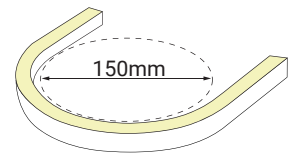

FEATURES

- The Flex LED Strip Fulfills The Higher Demands On An Absolute Homogeneous Illumination
- From Close Up Light Haunches Gurantee a complete Constant Line of Light.
- Flex System impresses With An Excellent Price Performance Ratio. Its Maintenance Free, Lifetime.
- Amounts Over 50,000 Hrs As A Minimal Energy Consumption With Higher Lumen Output.
- Dimmable by using dimmer controller.
- 2M maximum length.
- Easy Installation Mounting Bracket!
- Minimum bend radius 150mm.
- Verious End cap options.

OPTICS

Bending