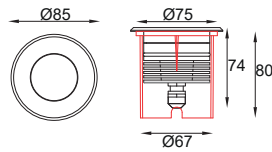

Dimension (mm) :