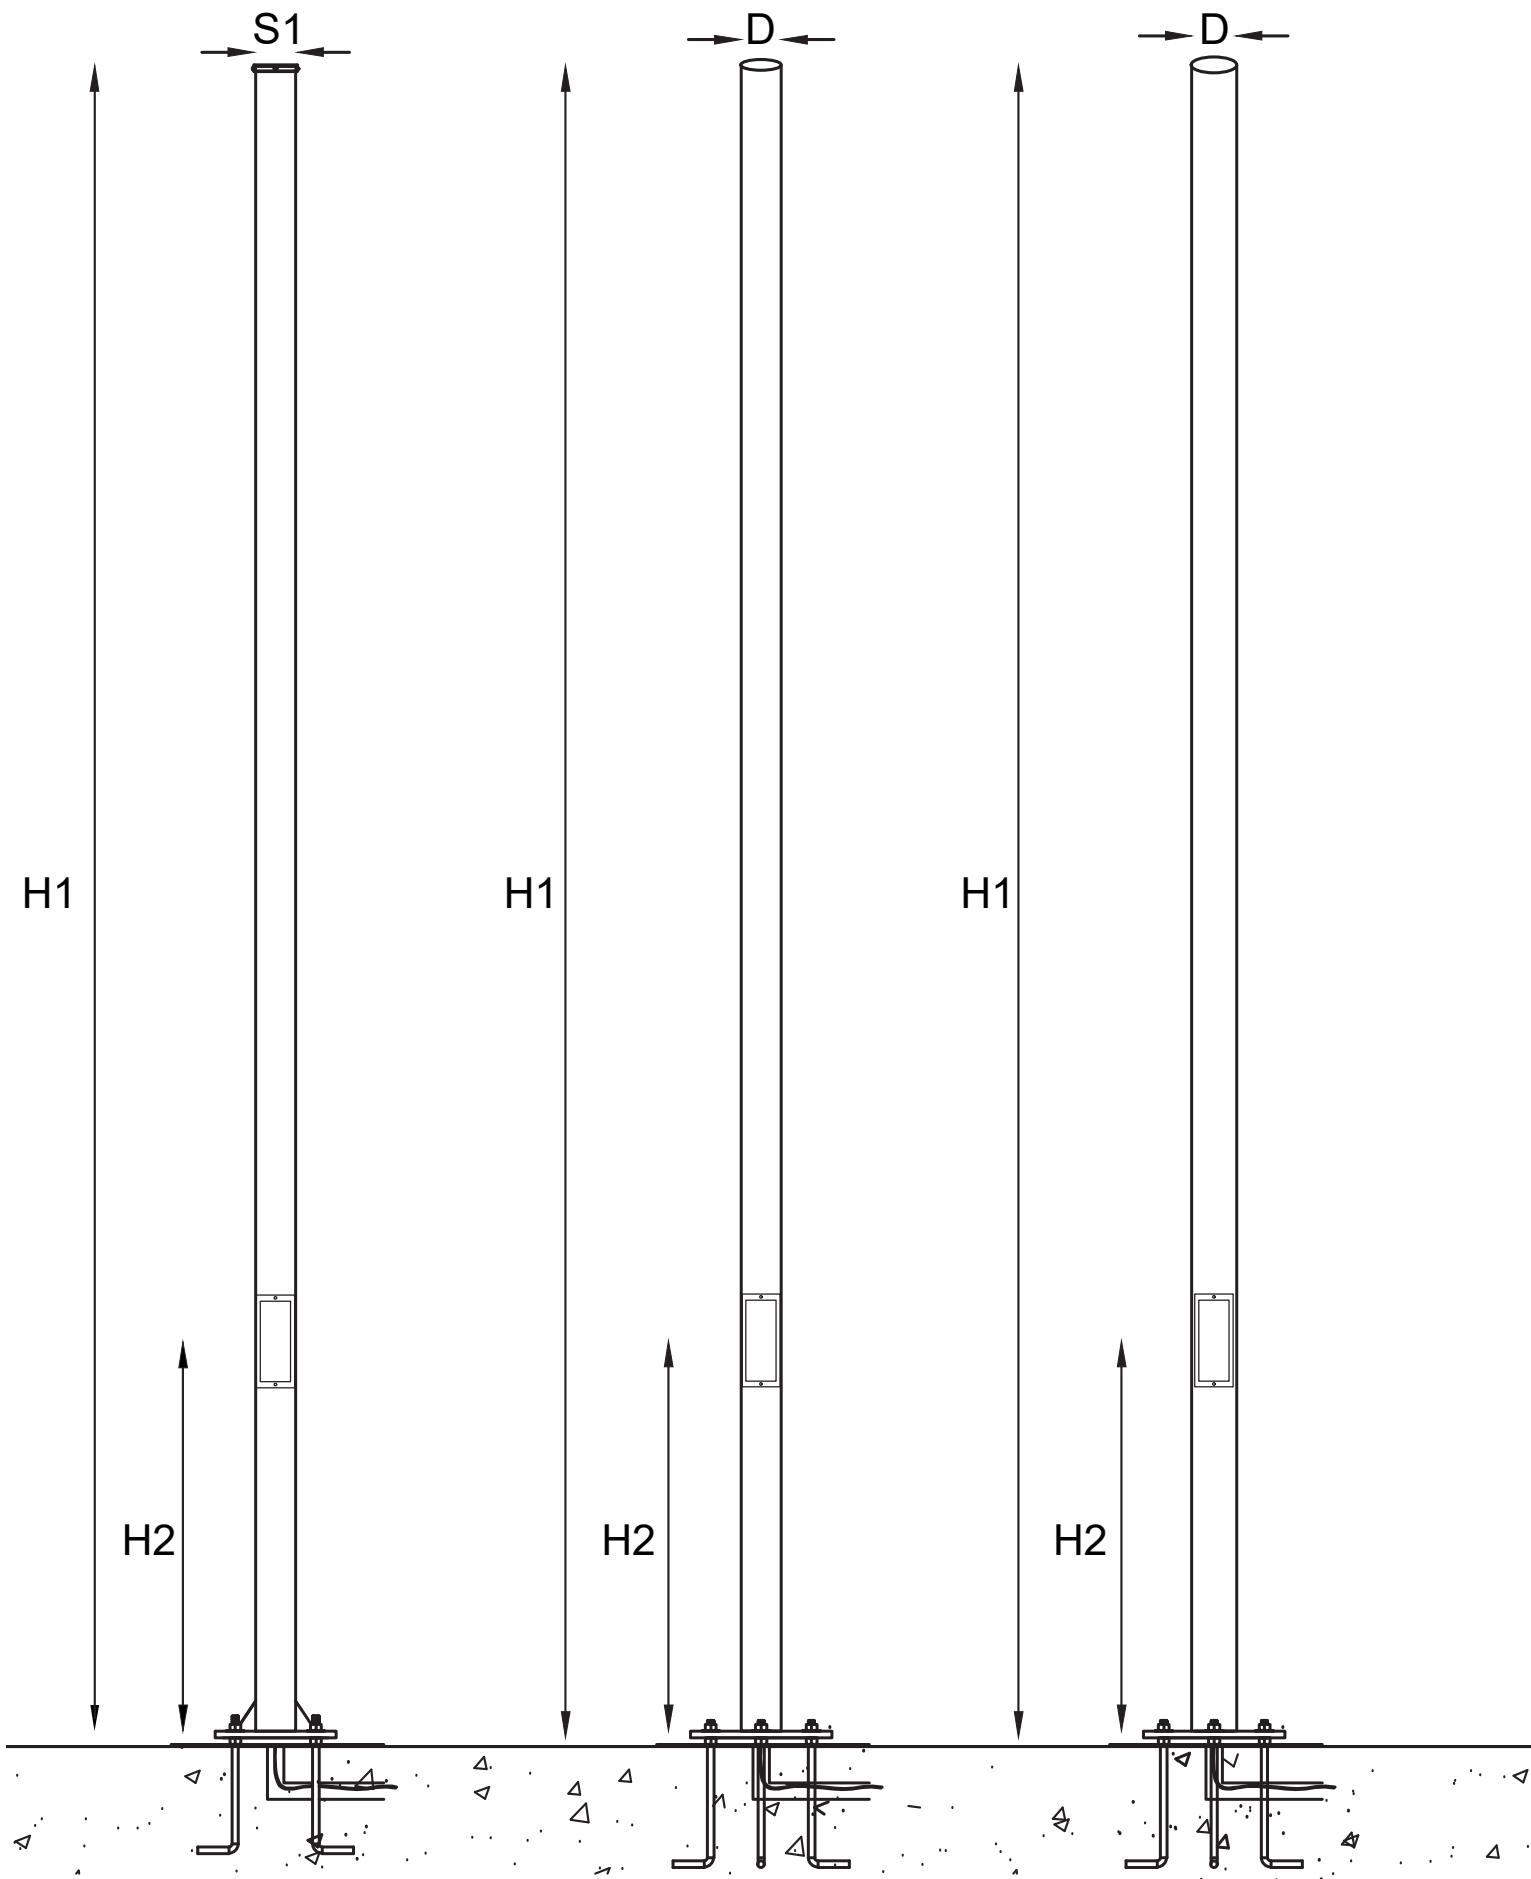

STPR- 30/40/50/60

Order Code : Pole\_SQP\_30\_100\_GG

FAMILY	TYPE	CODE	H1	H2	D	CP	FINISH
Pole	SPR- Single pole round	30	3000mm	1000mm	102 - 102mm	90mm X 250mm	GG - Graphite Grey DB - Dark Black MW - Matt White C - Corten DLG - Dark leaf Green
		40	4000mm		112 - 112mm		
Pole	SPSQ- Single pole Square	30	3000mm	1000mm	100 -	80mm X 250mm	
		40	4000mm		100mm x 100mm		
Pole	STPR- Step pole round	30	3000mm	1000mm	90 - 90mm~112mm	90mm X 250mm	
		40	4000mm		112 - 112mm~140mm		
		50	5000mm				
		60	6000mm				