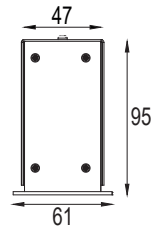

Dimension (mm):