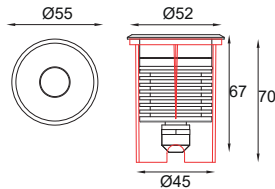

Dimension (mm) :