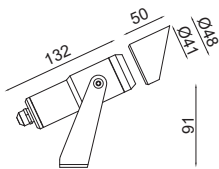

Dimension (mm) :