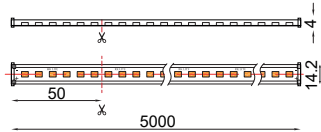

NASTRO 120

Order Code : Nastro_SLI_0803-120_20_80_O_27_20_DC_ALP

FAMILY	TYPE	CODE	WATTAGE (LUMEN)	CRI	OPTICS	CCT	IP	SUPPLY	ACCESSORIES
Nastro	SL I	0803-120	3 - 3.2W (360lm)	80 - 80 CRI 90 - 90 CRI	0 - 120°	27 - 2700K 30 - 3000K 40 - 4000K	20 - IP20	DC - 24V DC	ALP- Aluminium Profiles
			5 - 4.8W (540lm)						
			7 - 7.2W (810lm)						
			10 - 9.6W (1080lm)						
			12 - 12W (1350lm)						
			15 - 14.4W (1620lm)						
20 - 20W (2160lm)									

For Aluminium Profile Refer Page No: 90-91

NASTRO 120 IP

Order Code : Nastro_SLO_120 IP_4.8_80_O_27_DC_ALP

FAMILY	TYPE	CODE	WATTAGE (LUMEN)	CRI	OPTICS	CCT	IP	SUPPLY	ACCESSORIES
Nastro	SL O	1204-120	3 - 3.2W (360lm)	80 - 80 CRI 90 - 90 CRI	0 - 120°	27 - 2700K 30 - 3000K 40 - 4000K	67 - IP67	DC - 24V DC	ALP- Aluminium Profiles
			5 - 4.8W (540lm)						
			7 - 7.2W (810lm)						
			10 - 9.6W (1080lm)						
			12 - 12W (1350lm)						
			15 - 14.4W (1620lm)						

For Aluminium Profile Refer Page No: 90-91