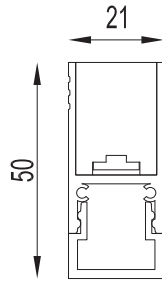

## Cable Output

Cable from side

Cable From Bottom

ALULINE IP

Dimension (mm) :

Accessories

Bracket

End Cap