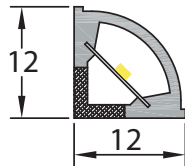

Dimension (mm) :