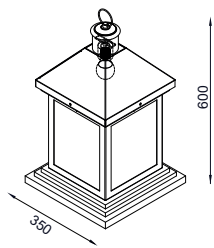

Dimension (mm) :