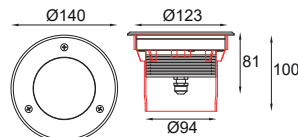

Dimension (mm) :

Accessories