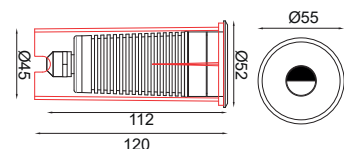

TERRA SL 55 INT-GC

Dimension (mm) :

Accessories

Order Code : Terra_SL_55 INT-GC_1_80_NS_27_SS_CC

FAMILY	TYPE	CODE	WATTAGE (LUMEN)	CRI	OPTICS	CCT	FINISH	SUPPLY	ACCESSORIES
Terra	SL	55 INT-GC	2 - 2.5 (350lm) 3 - 3W (252lm) 5 - 5.5W (770lm)	80 - 80 CRI 90 - 90 CRI (on Request*)	NS - 10°, M - 24° W - 40° WF - 60° DF - Diffused	27 - 2700K 30 - 3000K 40 - 4000K	SS - Stainless Steel	CC - Constant Current Driver (3V, 350mA)	-