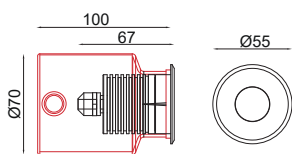

Aqua 55 S

Dimension (mm) :