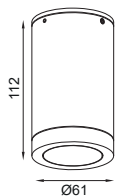

Dimension (mm) :