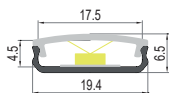

CORNER S

CODE	1616-S
SIZE	1000mm
FINISH	Silver Anodized
DIFFUSER	Opal
ACCESSORIES	End Cap & Fixing Clips

CORNER R

CODE	1616-R
SIZE	1000mm
FINISH	Silver Anodized
DIFFUSER	Opal
ACCESSORIES	End Cap & Fixing Clips

ROUND 30

CODE	3021
SIZE	1000mm
FINISH	Silver Anodized
DIFFUSER	Opal
ACCESSORIES	End Cap & Fixing Clips

FLEX

CODE	1907
SIZE	1000mm
FINISH	Silver Anodized
DIFFUSER	Opal
ACCESSORIES	End Cap & Fixing Clips

CLOSET

CODE	3312
SIZE	1000mm
FINISH	Silver Anodized
DIFFUSER	Opal
ACCESSORIES	End Cap & Fixing Clips