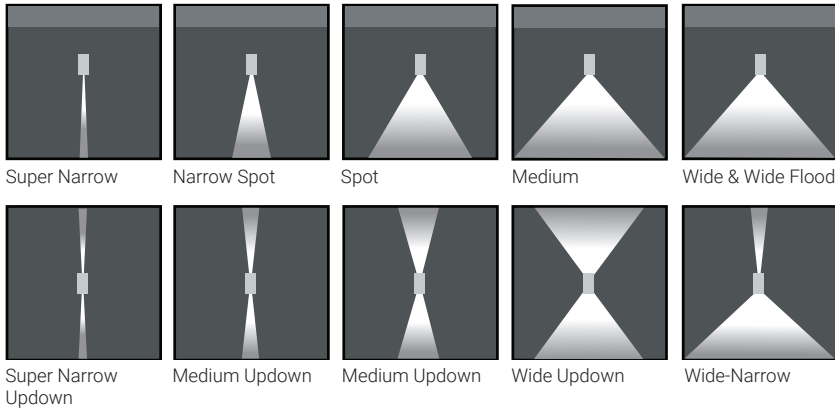

FEATURES

- Solid Aluminium Body.
- Extra Safety Impact Resistant, Toughened Glass.
- High Efficiency Optical System.
- Extra Clear Glass To Increase Efficiency Of The Fixture.
- High Grade Silicon Gasket- Heat & Cold Resistant.
- "Coro Safe" High Grade Anodizing.
- "Duracoat" Double Layer Body Coating To Withstand Corrosion.
- "Weatherprotect" Outdoor Rated Powder Coating.
- "Long Life" Thermal Management.

OPTICS