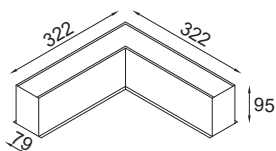

Order Code : Aluline_CR-L_6195_9_1080_80_40_BK_ND_OP

FAMILY	TYPE	CODE	LENGTH (mm)	WATTAGE	LUMEN	CRI	CCT	FINISH	SUPPLY	Diffuser
Aluline	CR-L	6195 7995	304 x 304	9W/14W/18W	1080lm/1680lm/2160lm	80	30 - 3000K 40 - 4000K 60 - 6000K	BK - Black WH - White SI - Silver CC- Custom Color	ND - Non Dim AL - 1 to 10 DA - DALI	OP - Opal PR - Prismatic BL- Blinds L
			322 x 322