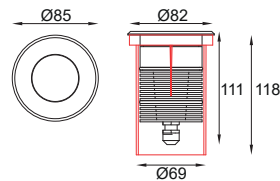

Dimension (mm) :