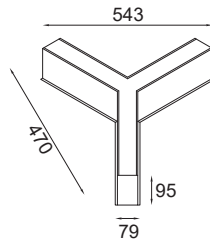

Order Code : Aluline_CR-Y_6195_14_1680_80_40_BK_ND_OP

FAMILY	TYPE	CODE	LENGTH (mm)	WATTAGE	LUMEN	CRI	CCT	FINISH	SUPPLY	Diffuser
Aluline	CR-Y	6195 7995	543 x 470	14W/21W/27W	1680lm/2520lm/3240lm	80	30 - 3000K 40 - 4000K 60 - 6000K	BK - Black	ND - Non Dim AL - 1 to 10 DA - DALI	OP - Opal PR - Prismatic BY- Blinds Y
								WH - White		
								SI - Silver CC- Custom Color