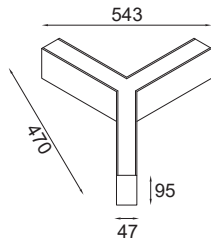

Dimension (mm):

Order Code : Aluline_CP-Y_6195_14_1680_80_40_BK_ND_OP

FAMILY	TYPE	CODE	LENGTH (mm)	WATTAGE	LUMEN	CRI	CCT	FINISH	SUPPLY	Diffuser
Aluline	CP-Y	6195	543 x 470	14W/21W/27W	1680lm/2520lm/3240lm	80	30 - 3000K 40 - 4000K 60 - 6000K	BK - Black	ND - Non Dim AL - 1 to 10 DA - DALI	OP - Opal PR - Prismatic BY- Blinds Y
	CS-Y	7995						WH - White		
								SI - Silver CC- Custom Color