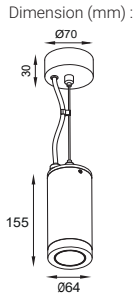

BULLET CP 64 COB