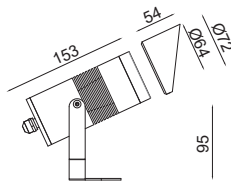

LUGAR SP 64-D3

Dimension (mm) :

Accessories

Order Code : Lugar_SP_64-D3_8_80_NS_27_GG_230_HL-48

FAMILY	TYPE	CODE	WATTAGE & (LUMEN)	CRI	OPTICS	CCT	FINISH	SUPPLY	ACCESSORIES
Lugar	SP	64-D3	8 - 8W (720lm)	80 - 80 CRI 90 - 90 CRI (on Request*)	NS - 10° M - 18° WF - 54° DF - Diffused	27 - 2700K 30 - 3000K 40 - 4000K	GG - Graphite Grey DB - Dark Black MW - Matt White C - Corten DLG - Dark leaf Green	230 - 230V AC 24 - 24V DC	HL - 48 CL - 64 TB- Tree Belt SP - 232

LUGAR SP 64-COB

Dimension (mm) :

Accessories

Order Code : Lugar_SP_64-COB_11_80_SP_27_GG_230_HL-48

FAMILY	TYPE	CODE	WATTAGE & (LUMEN)	CRI	OPTICS	CCT	FINISH	SUPPLY	ACCESSORIES
Lugar	SP	64-COB	11 - 11W (1260lm)	80 - 80 CRI 90 - 90 CRI (on Request*)	SP - 16° M - 22° W - 38°	27 - 2700K 30 - 3000K 40 - 4000K	GG - Graphite Grey DB - Dark Black MW - Matt White C - Corten DLG - Dark leaf Green	230 - 230V AC 24 - 24V DC	HL - 48 CL - 64 TB- Tree Belt SP - 232

LUGAR SP 64-HP

Dimension (mm) :

Accessories

Order Code : Lugar_SP_64-HP_10_80_SS_27_GG_230_HL-48

FAMILY	TYPE	CODE	WATTAGE & (LUMEN)	CRI	OPTICS	CCT	FINISH	SUPPLY	ACCESSORIES
Lugar	SP	64-HP	10 - 10W (1008lm)	80 - 80 CRI	SS - 4°	27 - 2700K 30 - 3000K	GG - Graphite Grey DB - Dark Black MW - Matt White C - Corten DLG - Dark leaf Green	230 - 230V AC 24 - 24V DC	HL - 48 CL - 64 TB- Tree Belt SP - 232