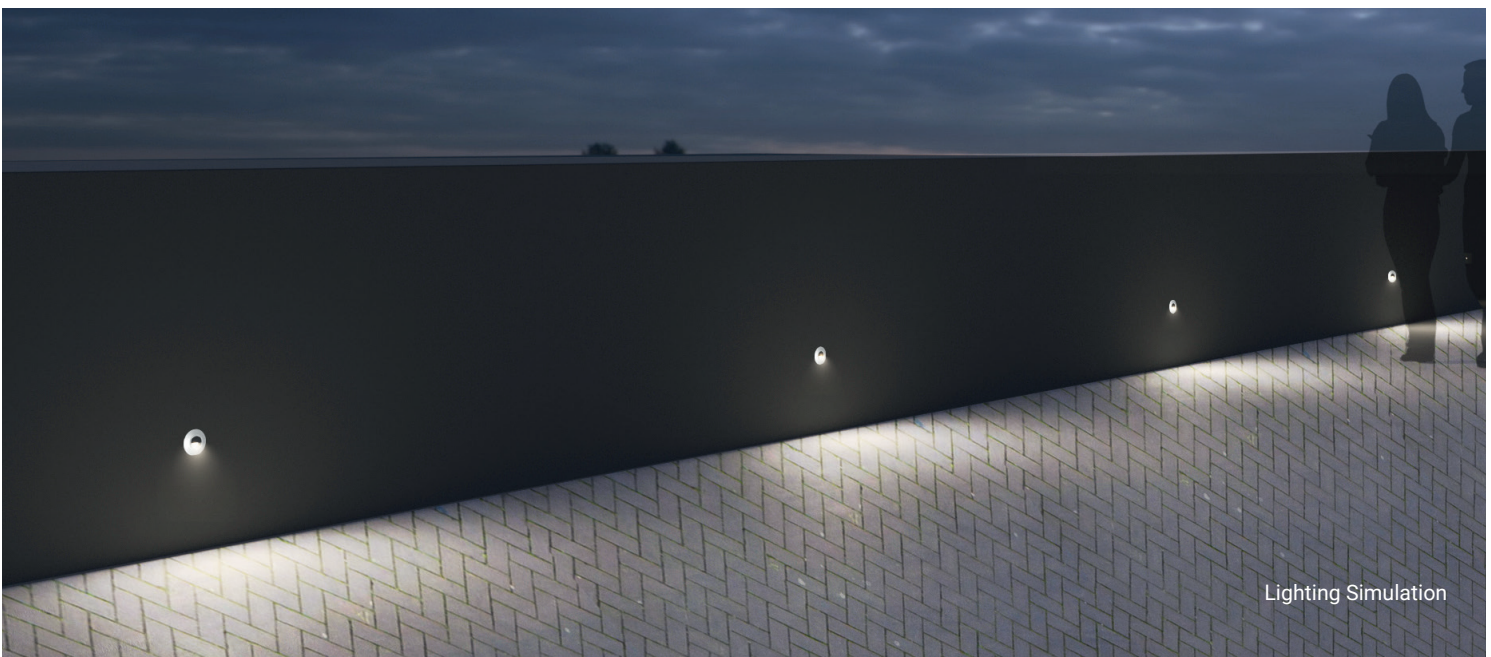

### TERRA SL 150-ASY

Dimension (mm) :

Accessories

Order Code : Terra\_SL\_150\_12\_80\_ASY\_27\_SS\_CC

FAMILY	TYPE	CODE	WATTAGE & (LUMEN)	CRI	OPTICS	CCT	FINISH	SUPPLY	ACCESSORIES
Terra	SL	150-ASY	12 - 12W (1320lm)	80 - 80 CRI 90 - 90 CRI (on Request*)	ASY - Asymmetric	27 - 2700K 30 - 3000K 40 - 4000K	SS- Stainless Steel	CC - Constant Current Driver (18V, 700mA)	-