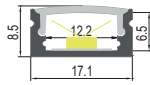

Dimension (mm):