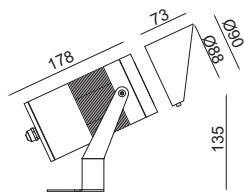

# LUGAR SP 88-HP

Dimension (mm) :

Accessories

HL - 68 (Hexcell Louvre)

CL - 88 (COWL)

TB (Tree Belt)

SP- 232 (Spike)

Order Code : Lugar\_SP\_88-HP\_20\_80\_NS\_27\_GG\_230\_HL-68