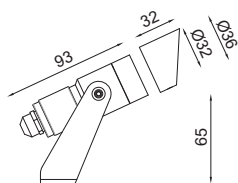

### CIELO SP 32

Dimension (mm) :

Accessories

HL - 20  
(Hexcell Louvre)

CL-32  
(COWL)

TB  
(Tree Belt)

SP-212  
(Spike)

Order Code : Cielo\_SP\_32\_2\_80\_NS\_27\_GG\_CC\_HL-20