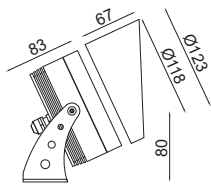

Dimension (mm) :