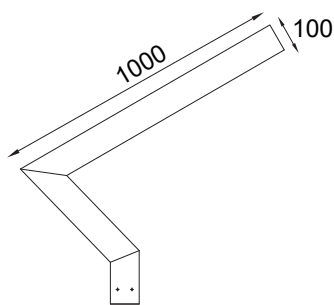

ZIGZAG PT

Dimension (mm):