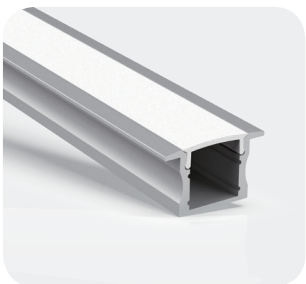

DEEP (RECESSED)