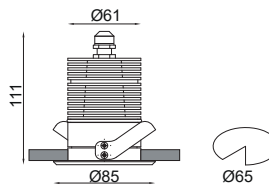

Accessories

HL - 48
(Hexcell Louvre)

Order Code : Tylo_DL_85-D3_6_80_SP_27_SS_CC_HL-48

FAMILY	TYPE	CODE	WATTAGE (LUMEN)	CRI	OPTICS	CCT	FINISH	SUPPLY	ACCESSORIES
Tylo	DL	85 - D3	6 - 6W (720lm)	80 - 80 CRI 90 - 90 CRI (on Request*)	S - 10° M - 18° WF - 54° DF - Diffused	27 - 2700K 30 - 3000K 40 - 4000K	SS - Stainless Steel	CC - Constant Current Driver (9V, 700mA)	HL - 48