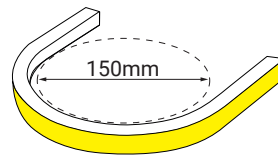

FEATURES

- The Flex LED Strip Fulfills The Higher Demands On An Absolute Homogeneous Illumination
- From Close Up Light Haunches Gurantee a complete Constant Line of Light.
- Flex System impresses With An Excellent Price Performance Ratio. Its Maintenance Free, Lifetime.
- Amounts Over 50,000 Hrs As A Minimal Energy Consumption With Higher Lumen Output.
- Dimmable by using dimmer controller.
- 2M maximum length.
- Easy Installation Mounting Bracket!
- Minimum bend radius 150mm.
- Verious End cap options.

OPTICS

Bending