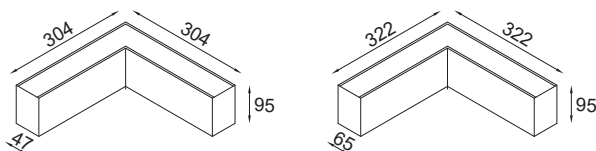

Accessories

Dimension (mm):

Order Code : Aluline_CP-L_6195_9_1080_80_40_BK_ND_OP

FAMILY	TYPE	CODE	LENGTH (mm)	WATTAGE	LUMEN	CRI	CCT	FINISH	SUPPLY	Diffuser		
Aluline	CP-L	6195	304 x 304	9W/14W/18W	1080lm/1680lm/2160lm	80	30 - 3000K 40 - 4000K 60 - 6000K	BK - Black WH - White SI - Silver CC- Custom Color	ND - Non Dim AL - 1 to 10 DA - DALI	OP - Opal PR - Prismatic BL - Blinds L		
			CS-L								7995	322 x 322