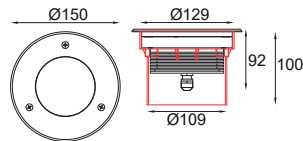

Dimension (mm) :

Accessories