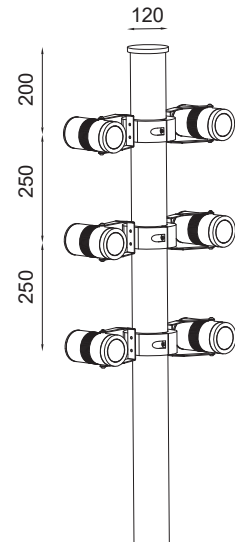

Dimension (mm):

Order Code : Lugar 6_PT_6x88-COB_20_80_SP_27_GG_230_HL-68

FAMILY	TYPE	CODE	WATTAGE & (LUMEN)	CRI	OPTICS	CCT	FINISH	SUPPLY	ACCESSORIES
Lugar 6	PT	6 x 88 - COB 6 x 88 - HP	20 - 20W (2520lm)	80 - 80 CRI 90 - 90 CRI (on Request*)	SP - 16° M - 22° W - 38°	27 - 2700K 30 - 3000K 40 - 4000K	GG - Graphite Grey DB - Dark Black MW - Matt White C - Corten DLG - Dark leaf Green	230 - 230V AC	HL - 68 CL- Cowl CLM- Clamp