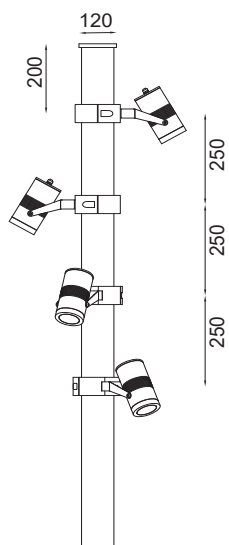

LUGAR TWRIL PT

Dimension (mm):

Order Code : Lugar Twril_PT_4x88-COB_20_80_SP_27_GG_230_HL-68

FAMILY	TYPE	CODE	WATTAGE & (LUMEN)	CRI	OPTICS	CCT	FINISH	SUPPLY	ACCESSORIES
Lugar Twril	PT	4 x 88 - COB 4 x 88 - HP	20 - 20W (2520lm)	80 - 80 CRI 90 - 90 CRI (on Request*)	SP - 16° M - 22° W - 38°	27 - 2700K 30 - 3000K 40 - 4000K	GG - Graphite Grey DB - Dark Black MW - Matt White C - Corten DLG - Dark leaf Green	230 - 230V AC	HL - 68 CL - Cowl CLM - Clamp