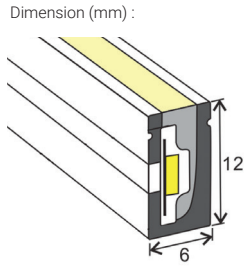

GLOW FLEX SB-0612

Order Code : Glow Flex_SB_0612_10_80_O_27_DC_EC1

FAMILY	TYPE	CODE	WATTAGE (LUMEN)	CRI	OPTICS	CCT	SUPPLY
Glow Flex	SB- Side Bend	0612	10 - 10W (530lm)	80 - 80 CRI	0 - 120°	27 - 2700K 30 - 3000K 40 - 4000K	DC - 24V DC

Accessories

EC10612 End Cap Without Hole	EC20612 End Cap Straight	EC30612 End Cap Left	EC4 - End Cap Right	EC50612 End Cap Bottom	MP0612 Mounting Profile	MC0612 Mounting Clip	Power Supply	Cable	Connectors