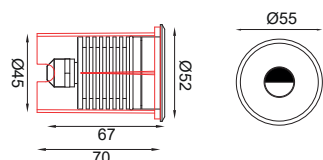

TERRA SL 55-GC

Dimension (mm) :

Accessories

Order Code : Terra_SL_55-GC_1_80_NS_27_SS_CC

FAMILY	TYPE	CODE	WATTAGE (LUMEN)	CRI	OPTICS	CCT	FINISH	SUPPLY	ACCESSORIES
Terra	SL	55-GC	1 - 1W (126lm) 1.5 - 1.5W (180lm) 2 - 2W (252lm)	80 - 80 CRI 90 - 90 CRI (on Request*)	NS - 10°, M - 24° W - 40° WF - 60° DF - Diffused	27 - 2700K 30 - 3000K 40 - 4000K	SS - Stainless Steel	CC - Constant Current Driver (3V, 350mA/500mA/700mA)	-