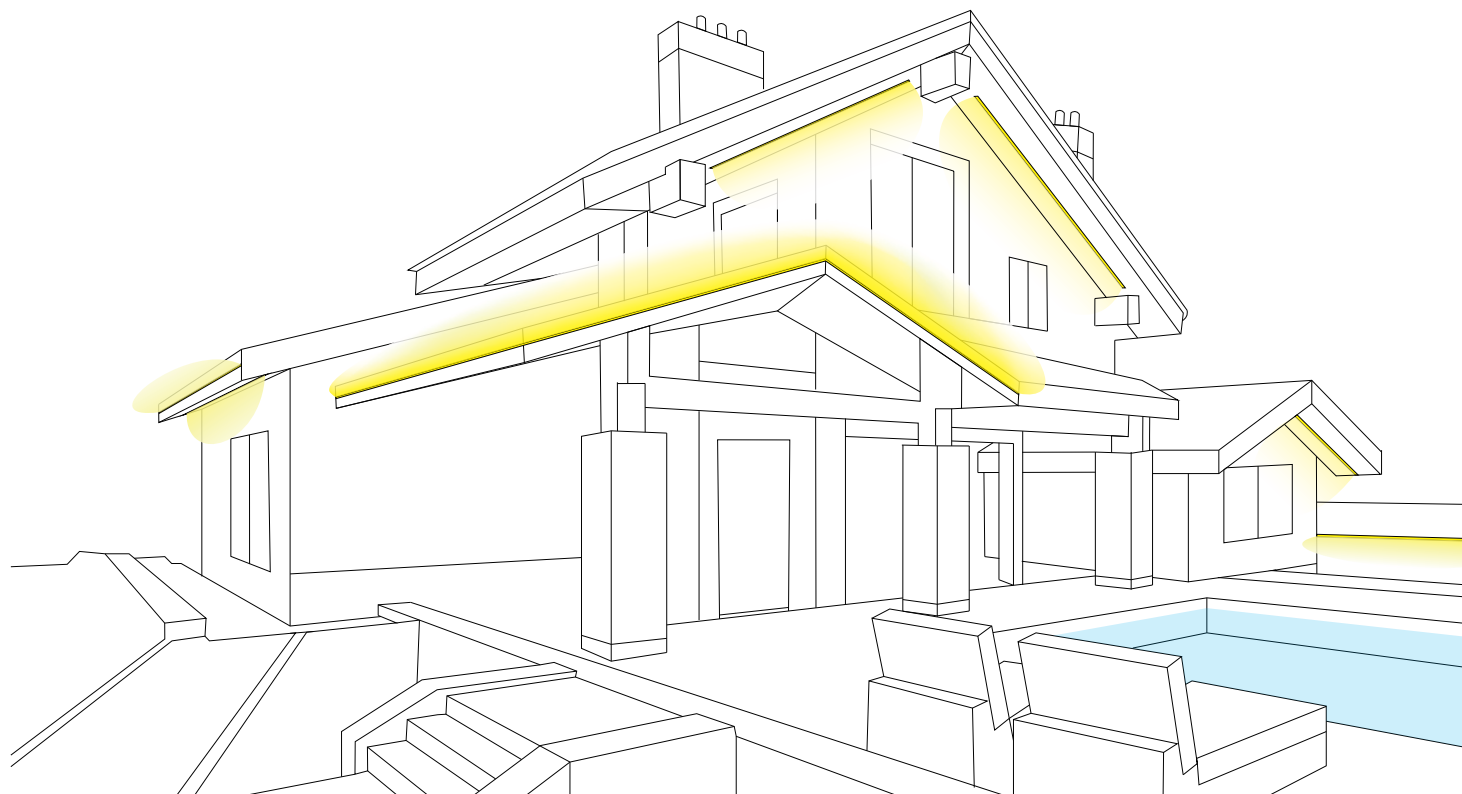

OPTICS

2700K

3000K

4000K