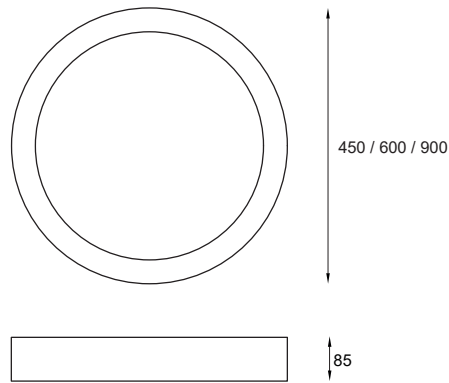

## OPTICS

Diffused  
Ring / Moon / Arc

Diffused  
Ring / Arc

Diffused  
Ring

RING

Dimension (mm):

Order Code : Ring\_CS\_45\_22\_08\_DF\_30\_BK\_230

Custom Size upto 4000mm Dia & Custom Finish Available.