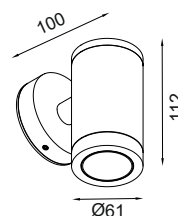

BULLET WM 61D-HP

Dimension (mm) :