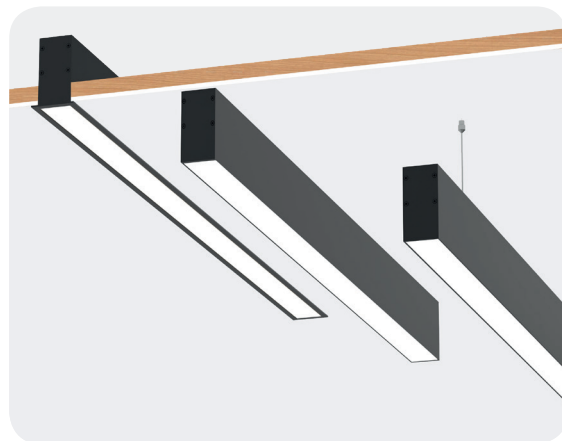

FEATURES

- Family Of Ceiling Mounted, Ceiling Recessed, Wall Mounted & Suspension
- Modular System With Diffuser Opal & Prismatic , Downlight & Deep Recessed.
- Opal & Prismatic Diffuser
- Easy Driver & Lamp Replacement
- Blind Plate, Smoke Detector, Sensor Can Be Installed In Profile System
- Dimmable Options.
- Large Grids Possible
- Downlight & Up-down lighting
- Trim
- UGR , 19
- Visual Comfort
- Easy Maintenance
- Endless / Limitless Diffuser Option
- Multiple Wattage 20w Per Metre To 40w Per Metre
- Custom Shapes And Sizes Available
- Various Colour Temperatures 3000k to 6000k. (More options available on on Request.)
- Custom Colour Available
- Easy Connect