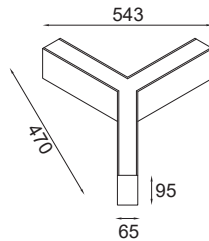

Order Code : Aluline_CP-Y_6195_14_1680_80_40_BK_ND_OP

FAMILY	TYPE	CODE	LENGTH (mm)	WATTAGE	LUMEN	CRI	CCT	FINISH	SUPPLY	Diffuser
Aluline	CP-Y	6195	543 x 470	14W/21W/27W	1680lm/2520lm/3240lm	80	30 - 3000K 40 - 4000K 60 - 6000K	BK - Black	ND - Non Dim AL - 1 to 10 DA - DALI	OP - Opal PR - Prismatic BY- Blinds Y
	CS-Y	7995						WH - White		
								SI - Silver CC- Custom Color