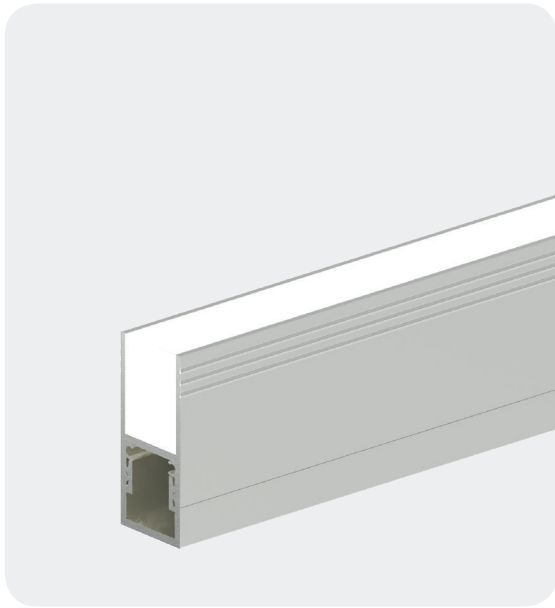

## Cable Output

Cable from side

Cable From Bottom

ALULINE IP

Dimension (mm) :

Accessories

Bracket

End Cap