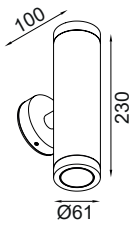

Dimension (mm) :