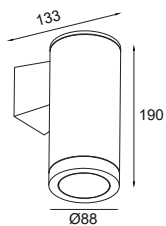

BULLET 88 HP

Dimension (mm) :

Accessories

Order Code : Bullet_WM_88-HP_20_80_NS_27_GG_230_HL-68

FAMILY	TYPE	CODE	WATTAGE (LUMEN)	CRI	OPTICS	CCT	FINISH	SUPPLY	ACCESSORIES
Bullet	WM	88-HP	20 - 20W (2100lm)	80 - 80 CRI	NS - 10° M - 24° W - 40° WF - 60°	27 - 2700K 30 - 3000K	GG - Graphite Grey DB - Dark Black MW - Matt White C - Corten DLG - Dark leaf Green	230 - 230V AC	HL - 68

BULLET 88 COB

Dimension (mm) :

Accessories

Order Code : Bullet_WM_88-COB_16_80_SP_27_GG_230_HL-68

FAMILY	TYPE	CODE	WATTAGE (LUMEN)	CRI	OPTICS	CCT	FINISH	SUPPLY	ACCESSORIES
Bullet	WM	88-COB	16 - 16W (1680lm)	80 - 80 CRI 90 - 90 CRI (on Request*)	SP - 14° M - 22° W - 37°	27 - 2700K 30 - 3000K 40 - 4000K	GG - Graphite Grey DB - Dark Black MW - Matt White C - Corten DLG - Dark leaf Green	230 - 230V AC	HL - 68