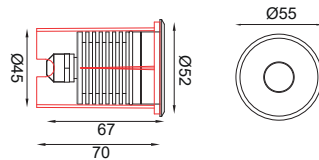

TERRA SL 55-ASY

Dimension (mm) :

Accessories

Order Code : Terra_SL_55-ASY_1_80_ASY_27_SS_CC

FAMILY	TYPE	CODE	WATTAGE (LUMEN)	CRI	OPTICS	CCT	FINISH	SUPPLY	ACCESSORIES
Terra	SL	55-ASY	1 - 1W (126lm) 1.5 - 1.5W (180lm) 2 - 2W (252lm)	80 - 80 CRI 90 - 90 CRI (on Request*)	ASY - Asymmetric	27 - 2700K 30 - 3000K 40 - 4000K	SS - Stainless Steel	CC - Constant Current Driver (3V, 350mA/500mA/700mA)	-