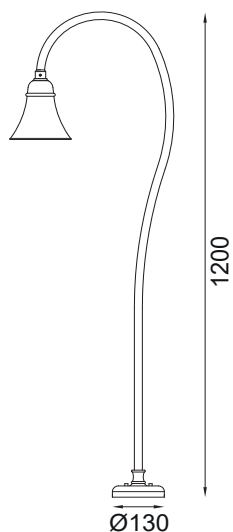

## OPTICS

CAMPA

Dimension (mm):

Accessories

ABK-3 (Anchor Bolt Kit)

Order Code : Campa\_BO\_120\_11\_80\_DF\_30\_B\_230\_ABK-3

FAMILY	TYPE	CODE	WATTAGE & (LUMEN)	CRI	OPTICS	CCT	FINISH	SUPPLY	ACCESSORIES
Campa	BO	120 - 1200mm	11 - 11W (1260lm)	80 - 80 CRI 90 - 90 CRI (on Request*)	DF - 120°	30 - 3000K 40 - 4000K	Brass	230 - 230V AC	ABK-3