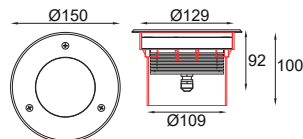

Accessories