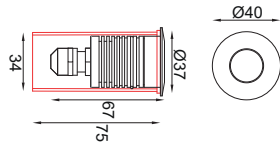

TERRA SL 40-ASY

Dimension (mm) :

Accessories

Order Code : Terra_SL_40-ASY_1_80_ASY_27_SS_CC

FAMILY	TYPE	CODE	WATTAGE (LUMEN)	CRI	OPTICS	CCT	FINISH	SUPPLY	ACCESSORIES
Terra	SL	40-ASY	1 - 1W (126lm) 1.5 - 1.5W (180lm)	80 - 80 CRI 90 - 90 CRI (on Request*)	ASY - Asymmetric	27 - 2700K 30 - 3000K 40 - 4000K	SS - Stainless Steel	CC - Constant Current Driver (3V, 350mA/500mA)	-