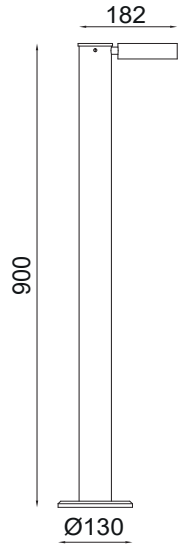

Dimension (mm):

Accessories

Order Code : Disk_BO_35_11_80_120_30_GG_230_ABK-3

FAMILY	TYPE	CODE	WATTAGE & (LUMEN)	CRI	OPTICS	CCT	FINISH	SUPPLY	ACCESSORIES
Disk	BO	35 - 350mm	11 - 11W (1260lm)	80 - 80 CRI 90 - 90 CRI (on Request*)	120 - 120°	30 - 3000K 40 - 4000K	GG - Graphite Grey DB - Dark Black MW - Matt White C - Corten DLG - Dark Leaf Green	230 - 230V AC	ABK-3
		60 - 600mm			T1 - 110 x 160°				
		90 - 900mm			T2 - 110 x 160° T3 - 75 x 160°