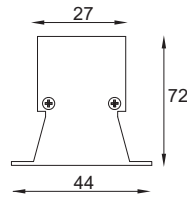

Dimension (mm):