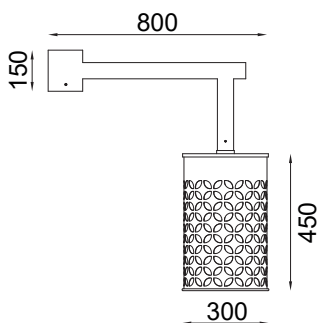

Dimension (mm):

Order Code : Cillindro_PT_30_60_80_120_30_GG_230

FAMILY	TYPE	CODE	WATTAGE & (LUMEN)	CRI	OPTICS	CCT	FINISH	SUPPLY	ACCESSORIES
Cillindro	PT	30-300	60 - 40W+20W (40w Down) (20w Up light) (6120lm)	80 - 80 CRI 90 - 90 CRI (on Request*)	120 - 120° T1 - 110X160° T2 - 110X160° T3 - 75X160°	30 - 3000K 40 - 4000K 60 - 6000K	GG - Graphite Grey DB - Dark Black MW - Matt White C - Corten DLG - Dark leaf Green	230 - 230V AC