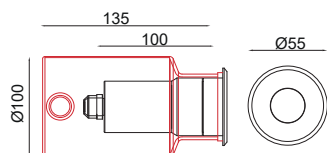

Aqua 55 L

Dimension (mm) :