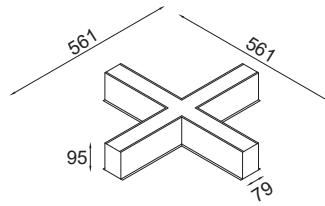

Order Code : Aluline_CR-Plus_6195_18_2160_80_40_BK_ND_OP

FAMILY	TYPE	CODE	LENGTH (mm)	WATTAGE	LUMEN	CRI	CCT	FINISH	SUPPLY	Diffuser
Aluline	CR-Plus	6195 7995	561 x 561	18W/27W/36W	2160lm/3240lm/4320lm	80	30 - 3000K 40 - 4000K 60 - 6000K	BK - Black	ND - Non Dim AL - 1 to 10 DA - DALI	OP - Opal PR - Prismatic BP- Blinds Plus
								WH - White		
								SI - Silver CC- Custom Color