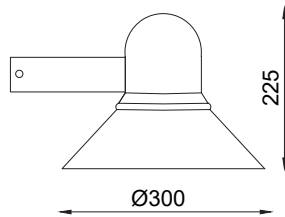

ORLUNA PT

Dimension (mm):

Order Code : Orluna_PT_01_42_80_120_30_GG_230

FAMILY	TYPE	CODE	WATTAGE & (LUMEN)	CRI	OPTICS	CCT	FINISH	SUPPLY	ACCESSORIES
Orluna	PT	30- 300	42 - 42W (5292lm)	80 - 80 CRI 90 - 90 CRI (on Request*)	120 - 120° T1 - 110 x 160° T2 - 110 x 160° T3 - 75 x 160°	30 - 3000K 40 - 4000K	GG - Graphite Grey DB - Dark Black MW - Matt White C - Corten DLG - Dark leaf Green	230 - 230V AC