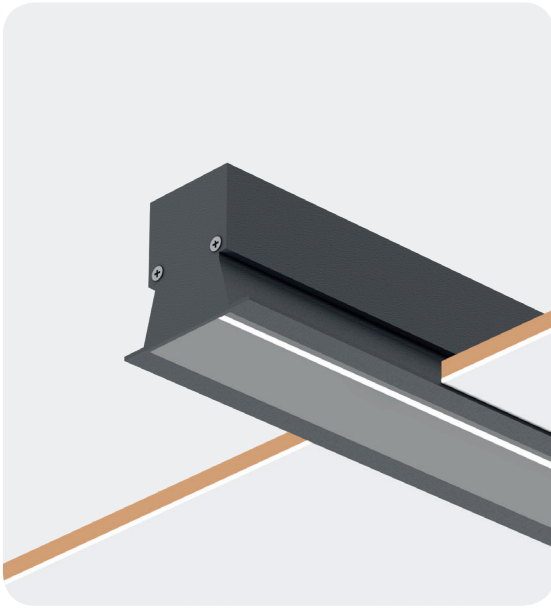

ALULINE DEEP CR 4472

Order Code : Aluline_Deep_CR_4472_2272_72_8640_80_40_BK_ND_OP

Custom Length in Multiple of 280mm Max Upto 3385mm.

FAMILY	TYPE	CODE	LENGTH	WATTAGE /M	LUMEN/M	CRI	CCT	FINISH	SUPPLY	Diffuser
Aluline Deep	CR	4472	580mm	9W/14W/18W	1080lm/1680lm/2160lm	80	30 - 3000K	BK - Black WH - White SI - Silver CC- Custom Color	ND - Non Dim AL - 1 to 10 DA - DALI	OP - Opal PR - Prismatic
			1142mm	18W/27W/36W	2160lm/3240lm/4320lm		40 - 4000K			
			1708mm	27W/42W/54W	3240lm/4800lm/6480lm		60 - 6000K			
			2272mm	36W/56W/72W	4320lm/6720lm/8640lm