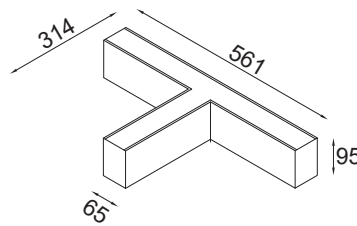

CP/CS PLUS

Order Code : Aluline_CP-Plus_6195_18_2160_80_40_BK_ND_OP

FAMILY	TYPE	CODE	LENGTH (mm)	WATTAGE	LUMEN	CRI	CCT	FINISH	SUPPLY	Diffuser
Aluline	CP-Plus	6195	561 x 561	18W/27W/36W	2160lm/3240lm/4320lm	80	30 - 3000K 40 - 4000K 60 - 6000K	BK - Black	ND- Non Dim AL- 1 to 10 DA- DALI	OP- Opal PR- Prismatic BP- Blinds Plus
	CS- Plus	7995						WH - White		
								SI - Silver CC- Custom Color		

CP/CS Y

Order Code : Aluline_CP-Y_6195_14_1680_80_40_BK_ND_OP

FAMILY	TYPE	CODE	LENGTH (mm)	WATTAGE	LUMEN	CRI	CCT	FINISH	SUPPLY	Diffuser
Aluline	CP-Y	6195	543 x 470	14W/21W/27W	1680lm/2520lm/3240lm	80	30 - 3000K 40 - 4000K 60 - 6000K	BK - Black	ND - Non Dim AL - 1 to 10 DA - DALI	OP - Opal PR - Prismatic BY- Blinds Y
	CS-Y	7995						WH - White		
								SI - Silver CC- Custom Color		

CP/CS T

Dimension (mm):

Order Code : Aluline_CP-T_6195_14_1680_80_40_BK_ND_OP

FAMILY	TYPE	CODE	LENGTH (mm)	WATTAGE	LUMEN	CRI	CCT	FINISH	SUPPLY	Diffuser
Aluline	CP-T	6195	304 x 561 314 x 561	14W/21W/27W	1680lm/2520lm/3240lm	80	30 - 3000K 40 - 4000K 60 - 6000K	BK - Black	ND - Non Dim AL - 1 to 10 DA - DALI	OP - Opal PR - Prismatic BT- Blinds T
	CS-T	7995						WH - White		
								SI - Silver CC- Custom Color		

Profile Jointer (included)

Aircraft Cable (Excluded)

End Cap (Excluded)

Blinds

Aircraft Cable & End Cap To Be Ordered Separately.