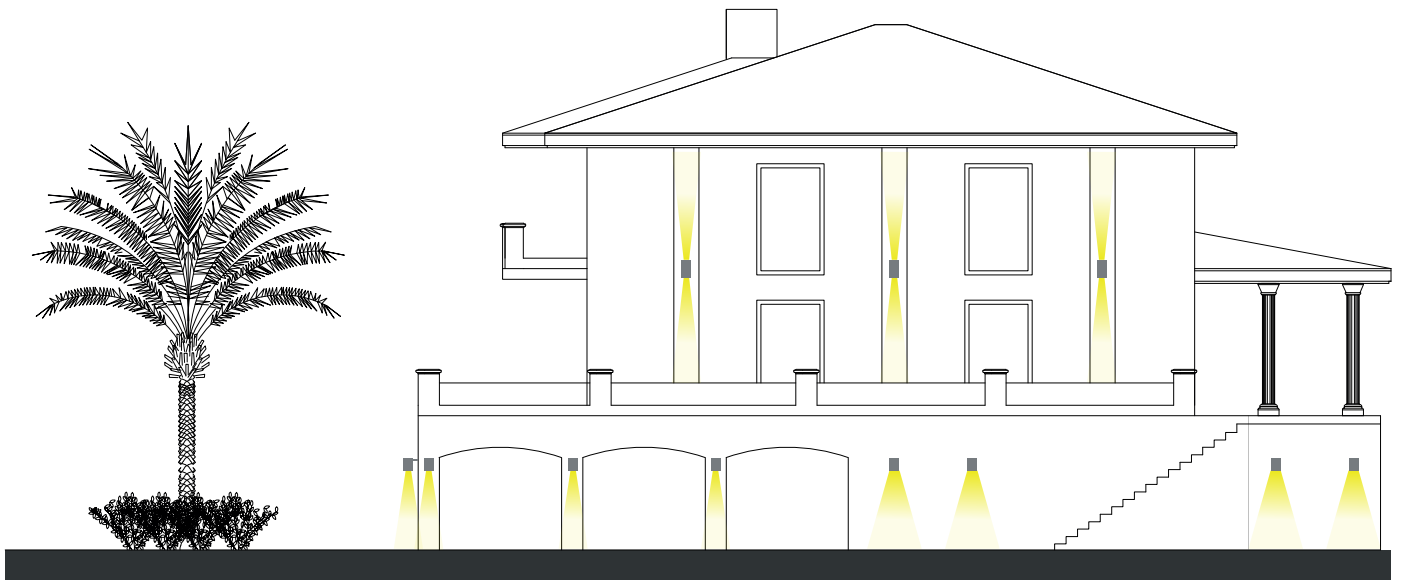

FEATURES

- Solid Aluminium Body.
- Extra Safety Impact Resistant, Toughened Glass.
- High Efficiency Optical System.
- Extra Clear Glass To Increase Efficiency Of The Fixture.
- High Grade Silicon Gasket- Heat & Cold Resistant.
- "Coro Safe" High Grade Anodizing.
- "Duracoat" Double Layer Body Coating To Withstand Corrosion.
- "Weatherprotect" Outdoor Rated Powder Coating.
- "Long Life" Thermal Management.

OPTICS