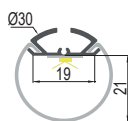

CORNER S

CODE	1616-S
SIZE	1000mm
FINISH	Silver Anodized
DIFFUSER	Opal
ACCESSORIES	End Cap & Fixing Clips

CORNER R

CODE	1616-R
SIZE	1000mm
FINISH	Silver Anodized
DIFFUSER	Opal
ACCESSORIES	End Cap & Fixing Clips

ROUND 30

CODE	3021
SIZE	1000mm
FINISH	Silver Anodized
DIFFUSER	Opal
ACCESSORIES	End Cap & Fixing Clips

FLEX

CODE	1907
SIZE	1000mm
FINISH	Silver Anodized
DIFFUSER	Opal
ACCESSORIES	End Cap & Fixing Clips

CLOSET

CODE	3312
SIZE	1000mm
FINISH	Silver Anodized
DIFFUSER	Opal
ACCESSORIES	End Cap & Fixing Clips