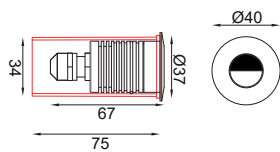

TERRA SL 40-GC

Dimension (mm) :

Accessories

Order Code : Terra_SL_40-GC_1_80_NS_27_SS_CC

FAMILY	TYPE	CODE	WATTAGE (LUMEN)	CRI	OPTICS	CCT	FINISH	SUPPLY	ACCESSORIES
Terra	SL	40-GC	1 - 1W (126lm) 1.5 - 1.5W (180lm)	80 - 80 CRI 90 - 90 CRI (on Request*)	NS - 10°, M - 24° W - 40° WF - 60° DF - Diffused	27 - 2700K 30 - 3000K 40 - 4000K	SS - Stainless Steel	CC - Constant Current Driver (3V, 350mA/500mA)	-