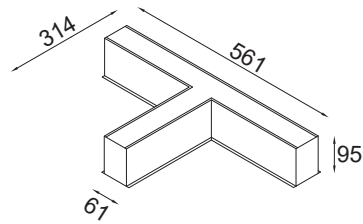

Dimension (mm):

Order Code : Aluline_CR-T_6195_14_1680_80_40_BK_ND_OP

FAMILY	TYPE	CODE	LENGTH (mm)	WATTAGE	LUMEN	CRI	CCT	FINISH	SUPPLY	Diffuser
Aluline	CR-T	6195 7995	304 x 304 314 x 314	14W/21W/27W	1680lm/2520lm/3240lm	80	30 - 3000K 40 - 4000K 60 - 6000K	BK - Black	ND - Non Dim AL - 1 to 10 DA - DALI	OP - Opal PR - Prismatic BT- Blinds T
								WH - White		
								SI - Silver CC- Custom Color