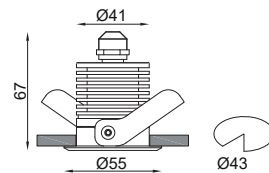

Accessories

HL - 20
(Hexcell Louvre)

Order Code : Tylo_DL_55_1_80_S_27_SS_CC_HL-20

FAMILY	TYPE	CODE	WATTAGE (LUMEN)	CRI	OPTICS	CCT	FINISH	SUPPLY	ACCESSORIES
Tylo	DL	55	1 - 1W (120lm) 1.5 - 1.5W (180lm) 2 - 2W (240lm)	80 - 80 CRI 90 - 90 CRI (on Request*)	NS - 10°, M - 24° W - 40°, WF - 60° EL - 30 x 65° DF - Diffused AS - Asymmetric	27 - 2700K 30 - 3000K 40 - 4000K	SS - Stainless Steel	CC - Constant Current Driver (3V, 350mA/500mA/700mA)	HL - 20