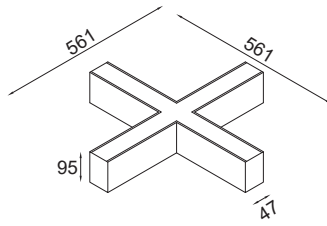

Dimension (mm):

Order Code : Aluline_CP-Plus_6195_18_2160_80_40_BK_ND_OP

FAMILY	TYPE	CODE	LENGTH (mm)	WATTAGE	LUMEN	CRI	CCT	FINISH	SUPPLY	Diffuser
Aluline	CP-Plus	6195	561 x 561	18W/27W/36W	2160lm/3240lm/4320lm	80	30 - 3000K 40 - 4000K 60 - 6000K	BK - Black	ND- Non Dim AL- 1 to 10 DA- DALI	OP- Opal PR- Prismatic BP- Blinds Plus
	CS- Plus	7995						WH - White		
								SI - Silver CC- Custom Color