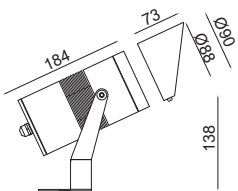

Dimension (mm) :

Order Code : Lugar_SP_88-COB_20_80_SP_27_GG_230_HL-68

FAMILY	TYPE	CODE	WATTAGE (LUMEN)	CRI	OPTICS	CCT	FINISH	SUPPLY	ACCESSORIES
Lugar	SP	88 - COB	20 - 20W 2520lm	80 - 80 CRI 90 - 90 CRI (on Request*)	SP - 16° M - 22° W - 38°	27 - 2700K 30 - 3000K 40 - 4000K	GG - Graphite Grey DB - Dark Black MW - Matt White C - Corten DLG - Dark leaf Green	230 - 230V AC 24 - 24V DC	HL - 68 CL - 88 TB- Tree Belt SP - 232