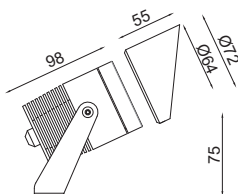

CIELO SP 64-COB

Dimension (mm) :