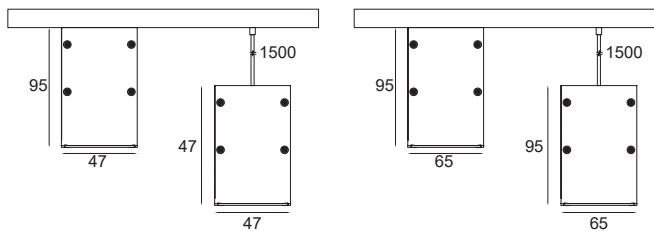

Profile Jointer (included)

Mounting Clips (included)

End Cap (Excluded)

Blinds

End Cap To Be Ordered Separately.

**ALULINE CP 4795**

Dimension (mm):

Order Code : Aluline\_CP\_4795\_280\_5\_600\_80\_40\_BK\_ND\_OP