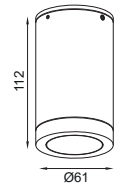

Dimension (mm) :