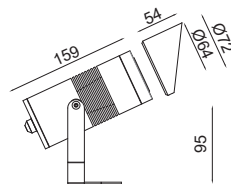

LUGAR SP 64-D3

Dimension (mm) :

Accessories

Order Code : Lugar_SP_64-D3_8_80_NS_27_GG_230_HL-48

FAMILY	TYPE	CODE	WATTAGE & (LUMEN)	CRI	OPTICS	CCT	FINISH	SUPPLY	ACCESSORIES
Lugar	SP	64-D3	8 - 8W (720lm)	80 - 80 CRI 90 - 90 CRI (on Request*)	NS - 10° M - 18° WF - 54° DF - Diffused	27 - 2700K 30 - 3000K 40 - 4000K	GG - Graphite Grey DB - Dark Black MW - Matt White C - Corten DLG - Dark leaf Green	230 - 230V AC 24 - 24V DC	HL - 48 CL - 64 TB- Tree Belt SP - 232

LUGAR SP 64-COB

Dimension (mm) :

Accessories

Order Code : Lugar_SP_64-COB_11_80_SP_27_GG_230_HL-48

FAMILY	TYPE	CODE	WATTAGE & (LUMEN)	CRI	OPTICS	CCT	FINISH	SUPPLY	ACCESSORIES
Lugar	SP	64-COB	11 - 11W (1260lm)	80 - 80 CRI 90 - 90 CRI (on Request*)	SP - 16° M - 22° W - 38°	27 - 2700K 30 - 3000K 40 - 4000K	GG - Graphite Grey DB - Dark Black MW - Matt White C - Corten DLG - Dark leaf Green	230 - 230V AC 24 - 24V DC	HL - 48 CL - 64 TB- Tree Belt SP - 232

LUGAR SP 64-HP

Dimension (mm) :

Accessories

Order Code : Lugar_SP_64-HP_10_80_SS_27_GG_230_HL-48

FAMILY	TYPE	CODE	WATTAGE & (LUMEN)	CRI	OPTICS	CCT	FINISH	SUPPLY	ACCESSORIES
Lugar	SP	64-HP	10 - 10W (1008lm)	80 - 80 CRI	SS - 4°	27 - 2700K 30 - 3000K	GG - Graphite Grey DB - Dark Black MW - Matt White C - Corten DLG - Dark leaf Green	230 - 230V AC 24 - 24V DC	HL - 48 CL - 64 TB- Tree Belt SP - 232