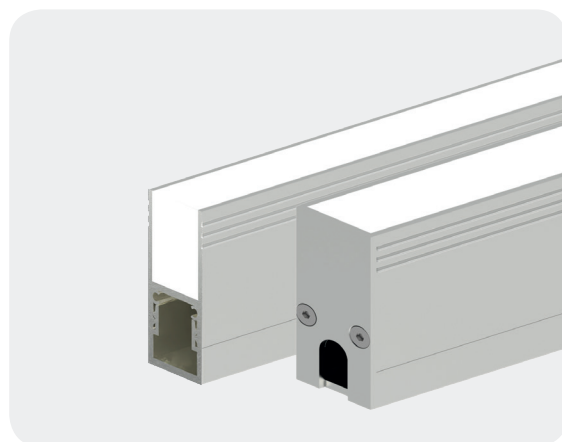

FEATURES

- Weatherproof and UV-resistant Plexiglass encapsulated narrow continuous LED line, Suitable for architectural illumination.
- Designed to last in extremely harsh environments.
- Frameless housing ensures seamless transition to light-emitting surface.
- Latest technological developments in light diffusion, and offers exceptional diffusion characteristics combined with tremendous light transmission.
- With a transition to LED light sources, this product offers optimum optical performance without sacrificing light transmission.
- Designed specifically to enhance virtually any environment.
- Extruded Aluminium With Anodized Housing.