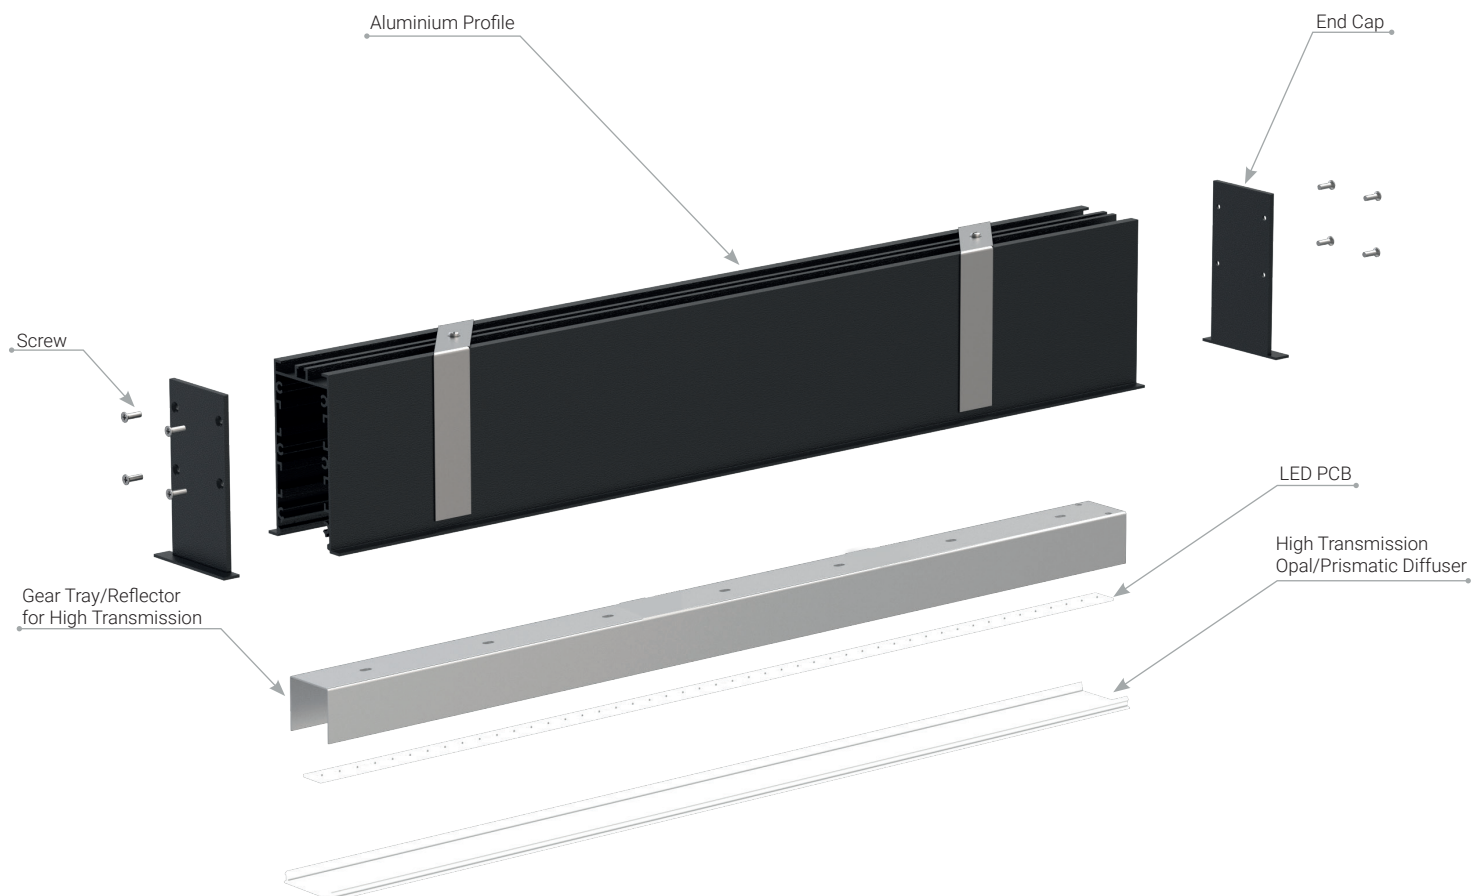

FEATURES

- Family Of Ceiling Mounted, Ceiling Recessed, Wall Mounted & Suspension
- Modular System With Diffuser Opal & Prismatic , Downlight & Deep Recessed.
- Opal & Prismatic Diffuser
- Easy Driver & Lamp Replacement
- Blind Plate, Smoke Detector, Sensor Can Be Installed In Profile System
- Dimmable Options.
- Large Grids Possible
- Downlight & Up-down lighting
- Trim
- UGR , 19
- Visual Comfort
- Easy Maintenance
- Endless / Limitless Diffuser Option
- Multiple Wattage 20w Per Metre To 40w Per Metre
- Custom Shapes And Sizes Available
- Various Colour Temperatures 3000k to 6000k. (More options available on on Request.)
- Custom Colour Available
- Easy Connect

OPTICS