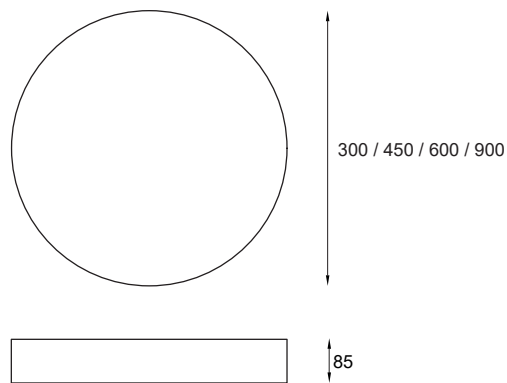

Order Code : Moon_CS_30_30_80_DF_30_BK_230

FAMILY	TYPE	CODE	WATTAGE & (LUMEN)	CRI	OPTICS	CCT	FINISH	SUPPLY
Moon	CS CP	30- 300mm	30W (3150lm)	80 - 80 CRI	DF - Diffused	27- 2700K	BK - Black WH - White SI - Silver	230V - 230V AC
		45 - 450mm	40W (4200lm)			30 - 3000K		
		60 - 600mm	60W (6300lm)			40 - 4000K		
		90 - 900mm	80W (8400lm)			60- 6000K