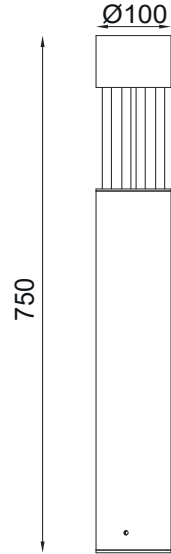

MODELLO R

Dimension (mm):