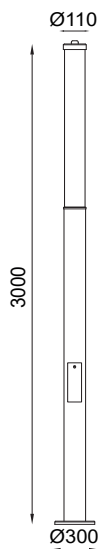

PILLAR 110 PT

Dimension (mm):

Order Code : Pillar-110_PT_30_80_80_DF_30_GG_230

FAMILY	TYPE	CODE	WATTAGE & (LUMEN)	CRI	OPTICS	CCT	FINISH	SUPPLY	ACCESSORIES
Pillar 110	PT	300 - 3000 400 - 4000	80 - 80W (9600lm)	80 - 80 CRI 90 - 90 CRI (on Request*)	DF - Diffused	30 - 3000K 40 - 4000K	GG - Graphite Grey DB - Dark Black MW - Matt White C - Corten DLG - Dark leaf Green	230 - 230V AC