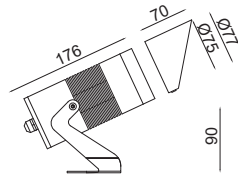

Dimension (mm) :