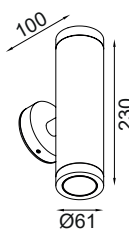

Dimension (mm) :