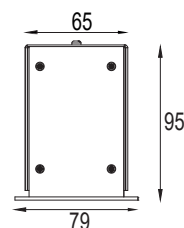

Order Code : Aluline_CR_6195_280_5_600_80_40_BK_ND_OP

Custom Length in Multiple of 280mm Max Upto 3385mm.

FAMILY	TYPE	CODE	LENGTH	WATTAGE	LUMEN	CRI	CCT	FINISH	SUPPLY	Diffuser
Aluline	CR	6195 7995	280mm	5W/7W/9W	600lm/840lm/1080lm	80	30 - 3000K 40 - 4000K 60 - 6000K	BK - Black WH - White SI - Silver CC- Custom Color	ND - Non Dim AL - 1 to 10 DA - DALI	OP - Opal PR - Prismatic BLS- Blinds
			564mm	9W/14W/18W	1080lm/1680lm/2160lm					
			847mm	14W/21W/27W	1680lm/2520lm/3240lm					
			1128mm	18W/27W/36W	2160lm/3240lm/5400lm					
			1411mm	23W/34W/45W	2760lm/4080lm/5400lm					
			1692mm	27W/42W/54W	3240lm/4000lm/6480lm					
			1975mm	32W/56W/72W	3840lm/5880lm/7560lm					
2256mm	36W/56W/72W	4320lm/6720lm/8640lm