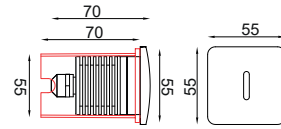

Dimension (mm) :