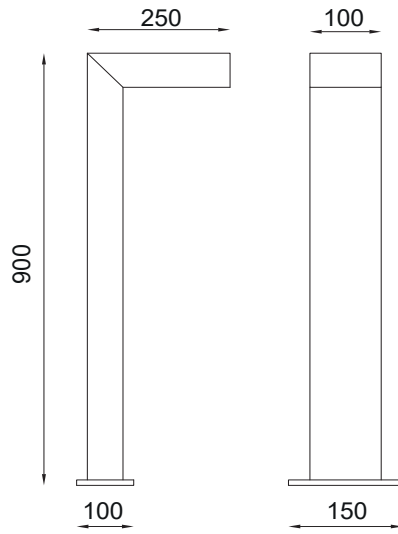

ANGLE

Dimension (mm):

Accessories

ABK-4  
(Anchor Bolt Kit)

Order Code : Angle\_BO\_35\_18\_80\_T1\_30\_GG\_230\_ABK-4

FAMILY	TYPE	CODE	WATTAGE & (LUMEN)	CRI	OPTICS	CCT	FINISH	SUPPLY	ACCESSORIES
Angle	BO	35 - 350mm 60 - 600mm 90 - 900mm	18 - 18W (1920lm)	80 - 80 CRI 90 - 90 CRI (on Request*)	T1 - 148 x 107° (Elliptical) T2 - 158 x 110° (Forward Throw)	30 - 3000K 40 - 4000K	GG - Graphite Grey DB - Dark Black MW - Matt White C - Corten DLG - Dark leaf Green	230 -230V AC	ABK-4