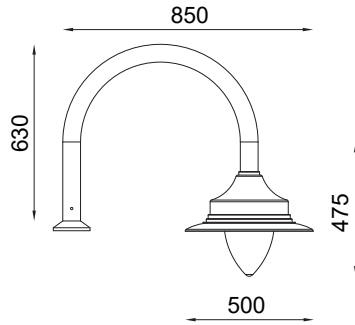

CAMPA PT

Dimension (mm):

Order Code : Campa_PT_50_42_80_120_30_GG_230

FAMILY	TYPE	CODE	WATTAGE & (LUMEN)	CRI	OPTICS	CCT	FINISH	SUPPLY	ACCESSORIES
Campa	PT	50- 500	42 - 42W (5292lm)	80 - 80 CRI 90 - 90 CRI (on Request*)	120 - 120° T1 - 110 x 160° T2 - 110 x 160° T3 - 75 x 160°	30 - 3000K 40 - 4000K	GG - Graphite Grey DB - Dark Black MW - Matt White C - Corten DLG - Dark leaf Green	230 - 230V AC