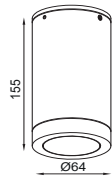

Dimension (mm) :