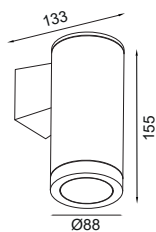

Dimension (mm) :