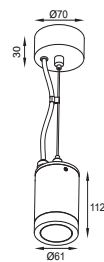

Dimension (mm) :