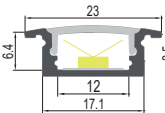

Dimension (mm):