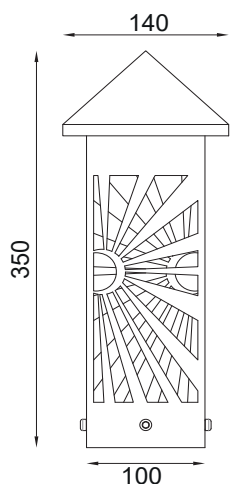

SOLE

Dimension (mm):

Accessories