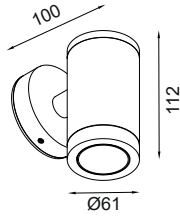

Dimension (mm) :