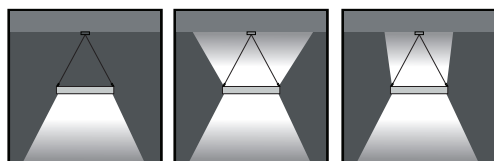

OPTICS

Diffused
Ring / Moon / Arc

Diffused
Ring / Arc

Diffused
Ring