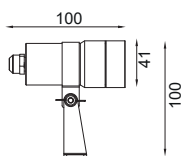

Aqua 41

Dimension (mm) :