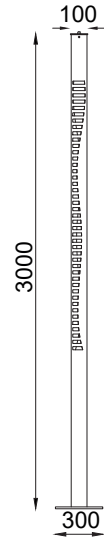

Dimension (mm):

Order Code : Column_PT_300_60_80_DF_30_GG_230

FAMILY	TYPE	CODE	WATTAGE & (LUMEN)	CRI	OPTICS	CCT	FINISH	SUPPLY	ACCESSORIES
Column	PT	300 - 3000	60 - 60W (7200lm)	80 - 80 CRI 90 - 90 CRI (on Request*)	DF - Diffused	30 - 3000K 40 - 4000K	GG - Graphite Grey DB - Dark Black MW - Matt White C - Corten DLG - Dark leaf Green	230 - 230V AC