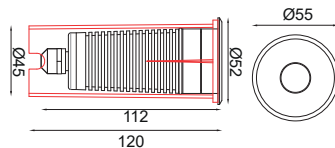

TERRA SL 55 INT-ASY

Dimension (mm) :

Accessories

Order Code : Terra_SL_55 INT-ASY_1_80_ASY_27_SS_AC_230

FAMILY	TYPE	CODE	WATTAGE (LUMEN)	CRI	OPTICS	CCT	FINISH	SUPPLY	ACCESSORIES
Terra	SL	55 INT-ASY	2 - 2.5 (350lm) 3 - 3W (252lm) 5 - 5.5W (770lm)	80 - 80 CRI 90 - 90 CRI (on Request*)	ASY - Asymmetric	27 - 2700K 30 - 3000K 40 - 4000K	SS - Stainless Steel	AC-230V 24V DC	-