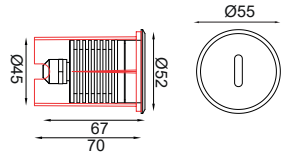

Dimension (mm) :