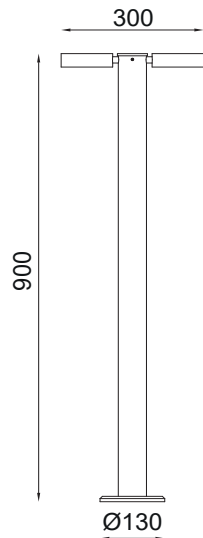

Dimension (mm):

Accessories

Order Code : Disk_2_BO_35_22_80_120_30_GG_230_ABK-3

FAMILY	TYPE	CODE	WATTAGE & (LUMEN)	CRI	OPTICS	CCT	FINISH	SUPPLY	ACCESSORIES
Disk 2	BO	35 - 350mm	22 - 11W + 11W (2520lm)	80 - 80 CRI 90 - 90 CRI (on Request*)	120 - 120°	30 - 3000K 40 - 4000K	GG - Graphite Grey DB - Dark Black MW - Matt White C - Corten DLG - Dark Leaf Green	230 - 230V AC	ABK-3
		60 - 600mm			T1 - 110 x 160°				
		90 - 900mm			T2 - 110 x 160° T3 - 75 x 160°