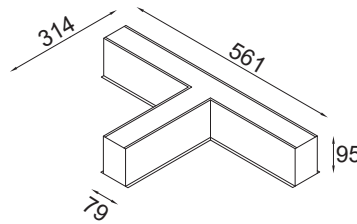

Order Code : Aluline_CR-T_6195_14_1680_80_40_BK_ND_OP

FAMILY	TYPE	CODE	LENGTH (mm)	WATTAGE	LUMEN	CRI	CCT	FINISH	SUPPLY	Diffuser
Aluline	CR-T	6195 7995	304 x 304 314 x 314	14W/21W/27W	1680lm/2520lm/3240lm	80	30 - 3000K 40 - 4000K 60 - 6000K	BK - Black	ND - Non Dim AL - 1 to 10 DA - DALI	OP - Opal PR - Prismatic BT- Blinds T
								WH - White		
								SI - Silver CC- Custom Color