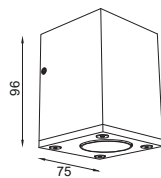

Dimension (mm) :