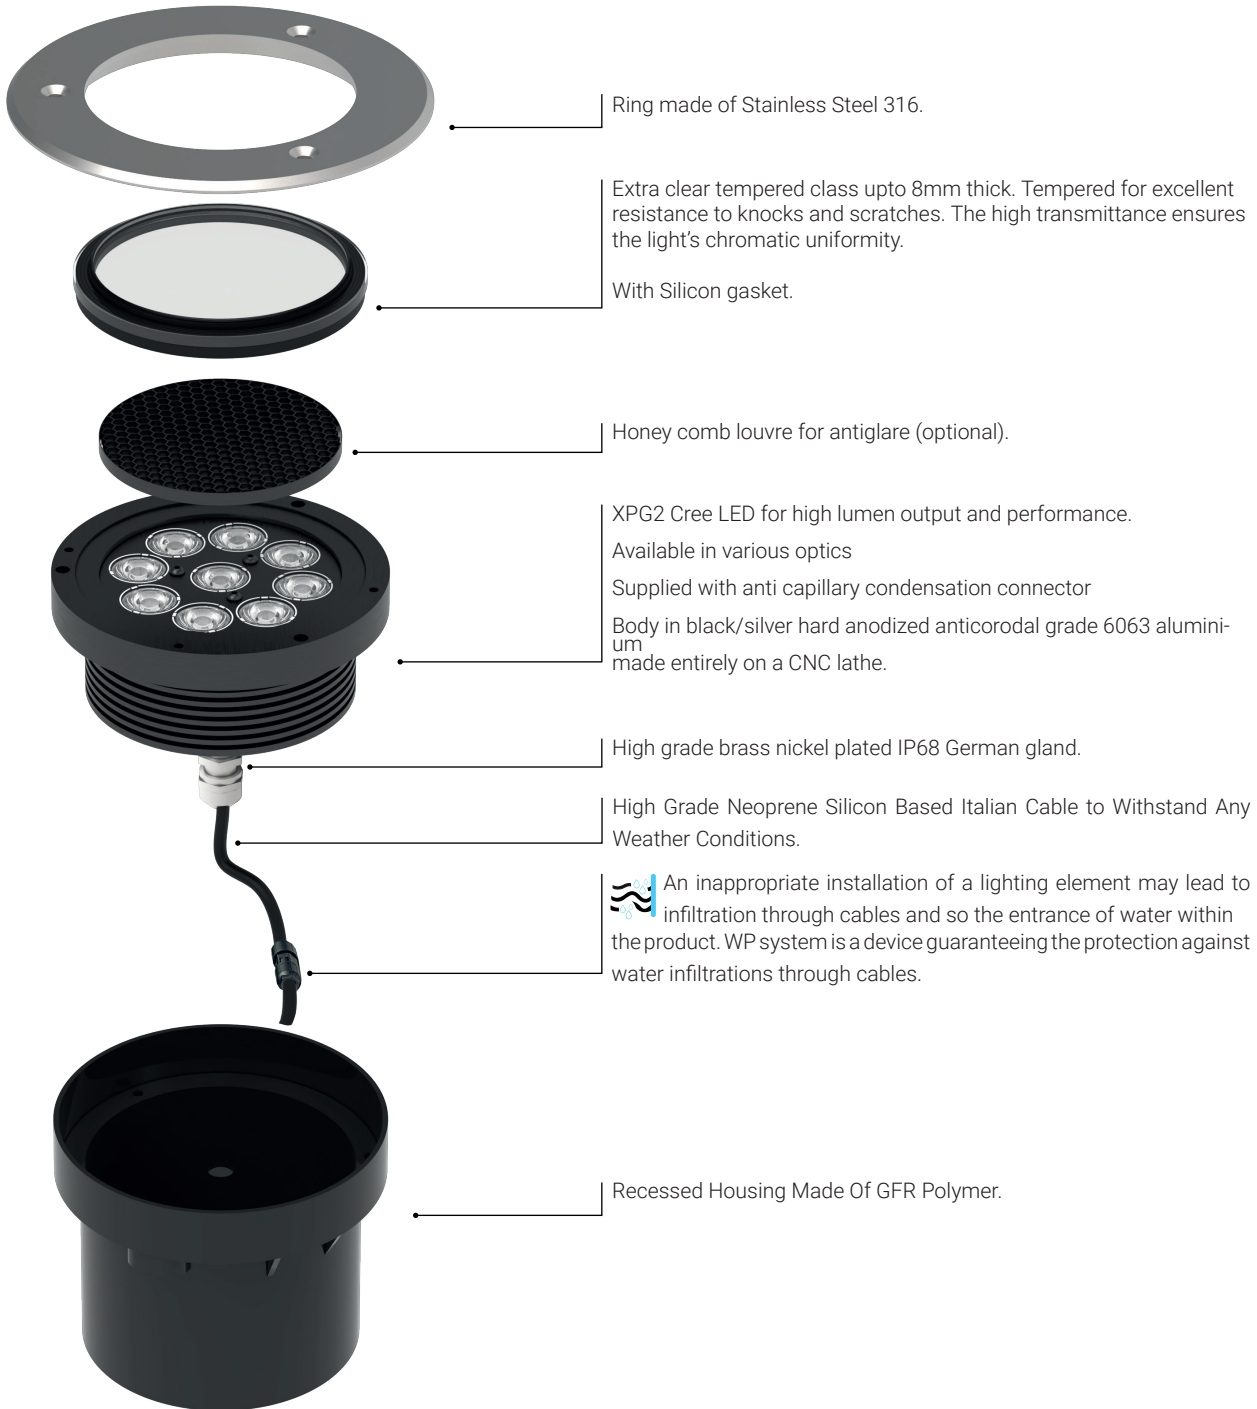

Recessed IP67 inground uplighter available in various optics from narrow to wide flood ideal for lighting up application like sidewalks, columns, gardens, pathways, etc.

• Protection against water
• Infiltrations through cables.