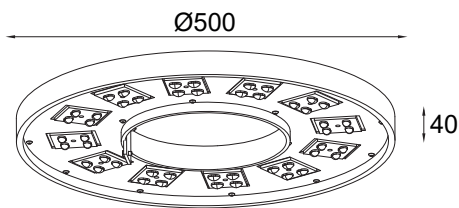

## MOON RING PT

Dimension (mm):

Order Code : Moonring\_PT\_50\_72\_80\_T1\_30\_GG\_230

FAMILY	TYPE	CODE	WATTAGE & (LUMEN)	CRI	OPTICS	CCT	FINISH	SUPPLY	ACCESSORIES
Moon Ring	PT	50- 500	72 - 72W (7488lm)	80 - 80 CRI 90 - 90 CRI (on Request*)	T1 - 148X107° T2 - 158X100° T3 - 160X130°	30 - 3000K 40 - 4000K	GG - Graphite Grey DB - Dark Black MW - Matt White C - Corten DLG - Dark leaf Green	230 - 230V AC	