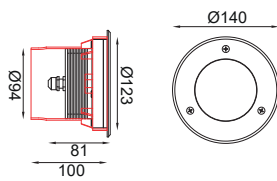

TERRA SL 140-ASY

Dimension (mm) :

Accessories