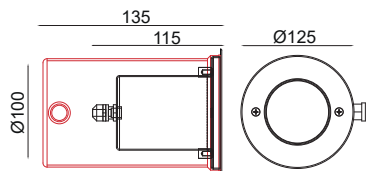

Aqua 125

Dimension (mm) :

Accessories