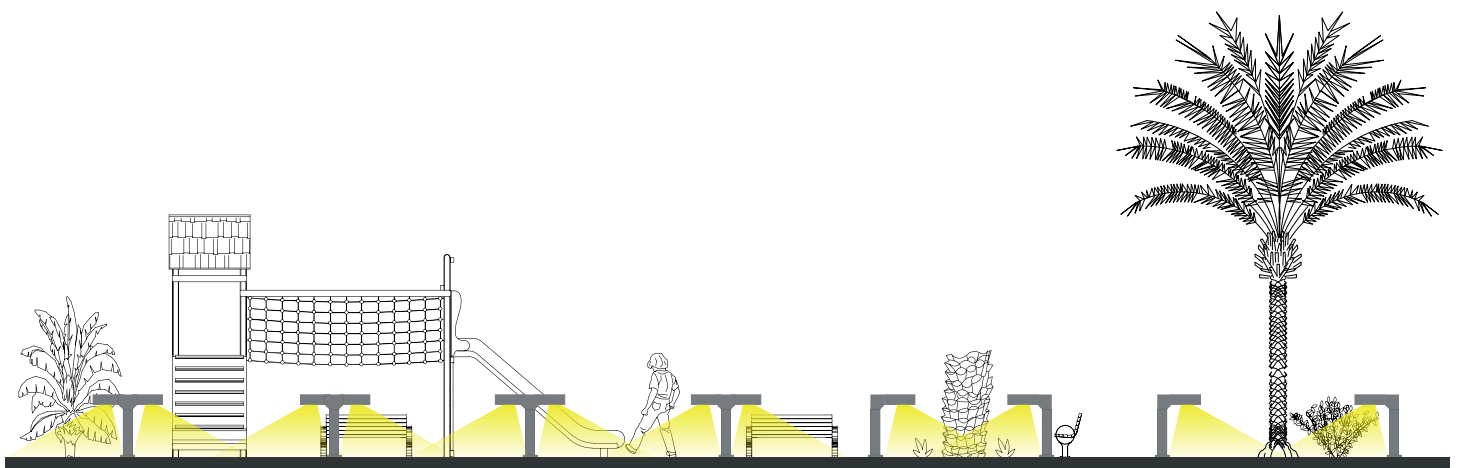

FEATURES

- Bollards Designs That Blends With The Modern City Landscapes To Provide A More Homogeneous And Distinguished Look.
- Designs That Affects The Lighting Output, And There Are Other Parameters Like Mounting Height, Spacing, Outreach, Drag Coefficient Which Influence The Choice Of The Bollards.
- Various Designs To Choose
- High Efficiency Led Technology Provide Maximum Flexibility For Applications Such As Gardens, Landscape, Pathways or Walkways.
- Corrosion Resistant Double Layer Polyester Powder Coated Paint Finish Die Cast/ Extruded Aluminium Housing/Gi Pipes With Stainless Steel Screws And Silicone Gaskets. Power Unit Is Built In.
- Thermal-Shock Resistant Tempered Glass.
- Operating Temperature: -20°C ~ +55°C
- Outstanding Light Efficiency And Integrates Itself Through The Reduced Design Into Historic And Modern Surroundings.
- Both Its Appearance And The Materials Used In Its Manufacture Are Intended To Last.

OPTICS