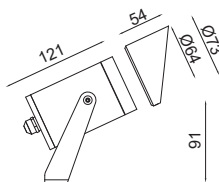

Dimension (mm) :