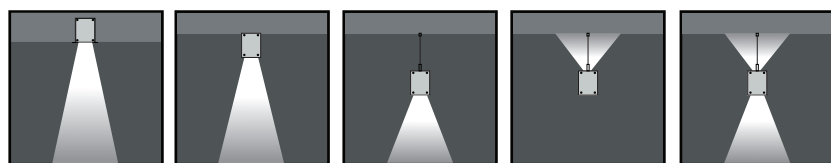

OPTICS

Recessed   Surface   Pendant- Direct   Pendant- Indirect   Pendant- Direct & Indirect