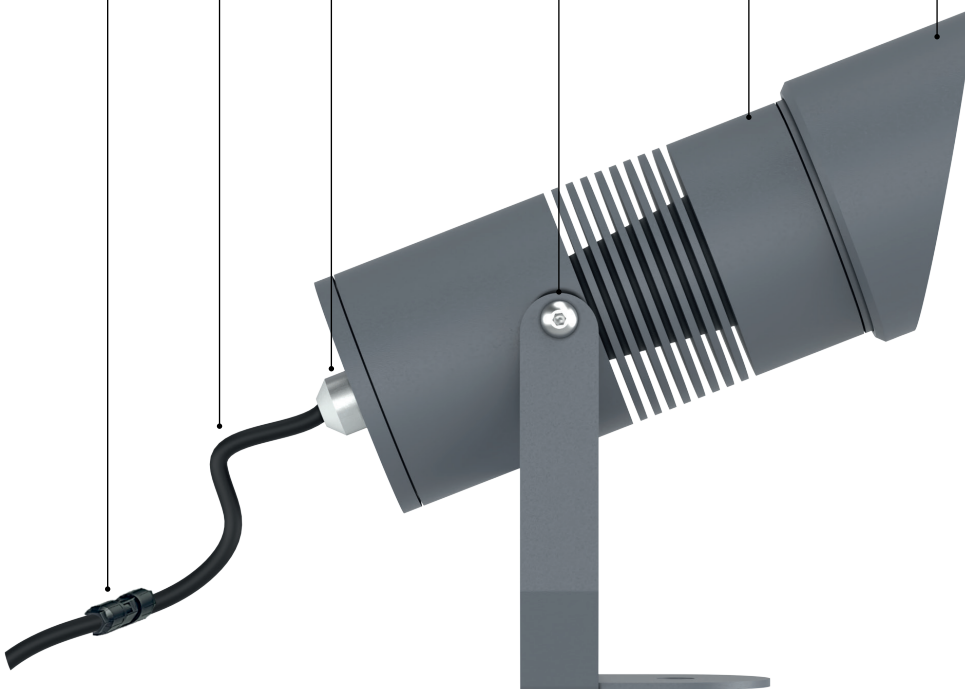

Adjustable IP66 projectors available in various beam angles- super spot, narrow, wide and wide flood for indoor and outdoor floor, wall and ceiling applications ideal for lighting of statue, trees, shrubs, entrance, façades etc.

An inappropriate installation of a lighting element may lead to infiltration through cables and so the entrance of water within the product. WP system is a device guaranteeing the protection against water infiltrations through cables.

High Grade Neoprene Silicon Based Italian Cable to Withstand Any Weather Conditions.

High grade brass nickel plated IP68 German gland.

Bracket made of SS304. Special SS insert to ensure high-strength threading.

Body in black/silver hard anodized processed with "Weatherprotect" outdoor rated powder coating. spike made of anticorodal grade 6063 aluminium entirely on a CNC lathe.

Aluminium cowl for anti-glare/Honey comb louvre (optional).

2700K

3000K

4000K