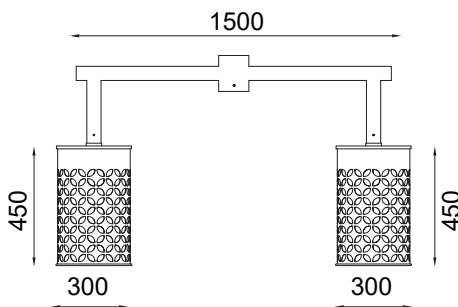

Dimension (mm):

Order Code : Cillindro Twin_PT_30_120_80_120_30_GG_230

FAMILY	TYPE	CODE	WATTAGE & (LUMEN)	CRI	OPTICS	CCT	FINISH	SUPPLY	ACCESSORIES
Cillindro Twin	PT	30-300	120 - 80W+40W (80w Down) (40w Up light) (12240lm)	80 - 80 CRI 90 - 90 CRI (on Request*)	120 - 120° T1 - 110X160° T2 - 110X160° T3 - 75X160°	30 - 3000K 40 - 4000K 60 - 6000K	GG - Graphite Grey DB - Dark Black MW - Matt White C - Corten DLG - Dark leaf Green	230 - 230V AC