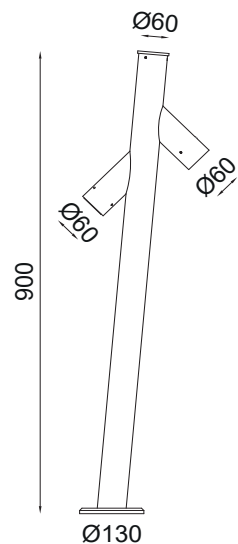

Accessories

Order Code : Bamboo-2_BO_70_22_80_SP_30_GG_230_ABK-3

FAMILY	TYPE	CODE	WATTAGE & (LUMEN)	CRI	OPTICS	CCT	FINISH	SUPPLY	ACCESSORIES
Bamboo 2	BO	70 - 700mm 90 - 900mm	22- 11W+11W (2520lm)	80 - 80 CRI 90 - 90 CRI (on Request*)	SP - 16° M - 22° W - 38°	30 - 3000K 40 - 4000K	GG - Graphite Grey DB - Dark Black MW - Matt White C - Corten DLG - Dark Leaf Green	230 - 230V AC	ABK-3