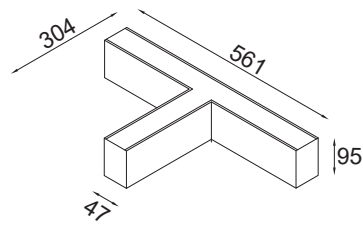

Dimension (mm):