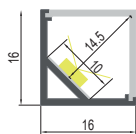

Dimension (mm):