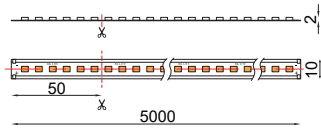

NASTRO 120

Order Code : Nastro_SLI_0803-120_20_80_O_27_20_DC_ALP

FAMILY	TYPE	CODE	WATTAGE (LUMEN)	CRI	OPTICS	CCT	IP	SUPPLY	ACCESSORIES
Nastro	SL I	0803-120	3 - 3.2W (360lm)	80 - 80 CRI 90 - 90 CRI	0 - 120°	27 - 2700K 30 - 3000K 40 - 4000K	20 - IP20	DC - 24V DC	ALP- Aluminium Profiles
			5 - 4.8W (540lm)						
			7 - 7.2W (810lm)						
			10 - 9.6W (1080lm)						
			12 - 12W (1350lm)						
			15 - 14.4W (1620lm)						
20 - 20W (2160lm)									

For Aluminium Profile Refer Page No: 90-91

NASTRO 120 IP

Order Code : Nastro_SLO_120 IP_4.8_80_O_27_DC_ALP

FAMILY	TYPE	CODE	WATTAGE (LUMEN)	CRI	OPTICS	CCT	IP	SUPPLY	ACCESSORIES
Nastro	SL O	1204-120	3 - 3.2W (360lm)	80 - 80 CRI 90 - 90 CRI	0 - 120°	27 - 2700K 30 - 3000K 40 - 4000K	67 - IP67	DC - 24V DC	ALP- Aluminium Profiles
			5 - 4.8W (540lm)						
			7 - 7.2W (810lm)						
			10 - 9.6W (1080lm)						
			12 - 12W (1350lm)						
			15 - 14.4W (1620lm)						

For Aluminium Profile Refer Page No: 90-91