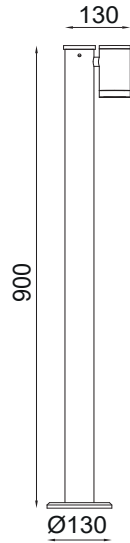

Dimension (mm):

Accessories

Order Code : Focus-1_BO_75_11_80_SP_30_GG_230_ABK-3

FAMILY	TYPE	CODE	WATTAGE & (LUMEN)	CRI	OPTICS	CCT	FINISH	SUPPLY	ACCESSORIES
Focus 1	BO	75-750mm 90-900mm	11 - 11W (1260lm)	80 - 80 CRI 90 - 90 CRI (on Request*)	SP - 16° M - 22° W - 38°	30 - 3000K 40 - 4000K	GG - Graphite Grey DB - Dark Black MW - Matt White C - Corten DLG - Dark Leaf Green	230 - 230V AC	ABK-3