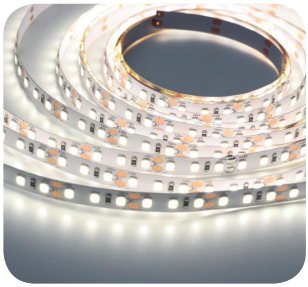

NASTRO 120 IP

Dimension (mm):