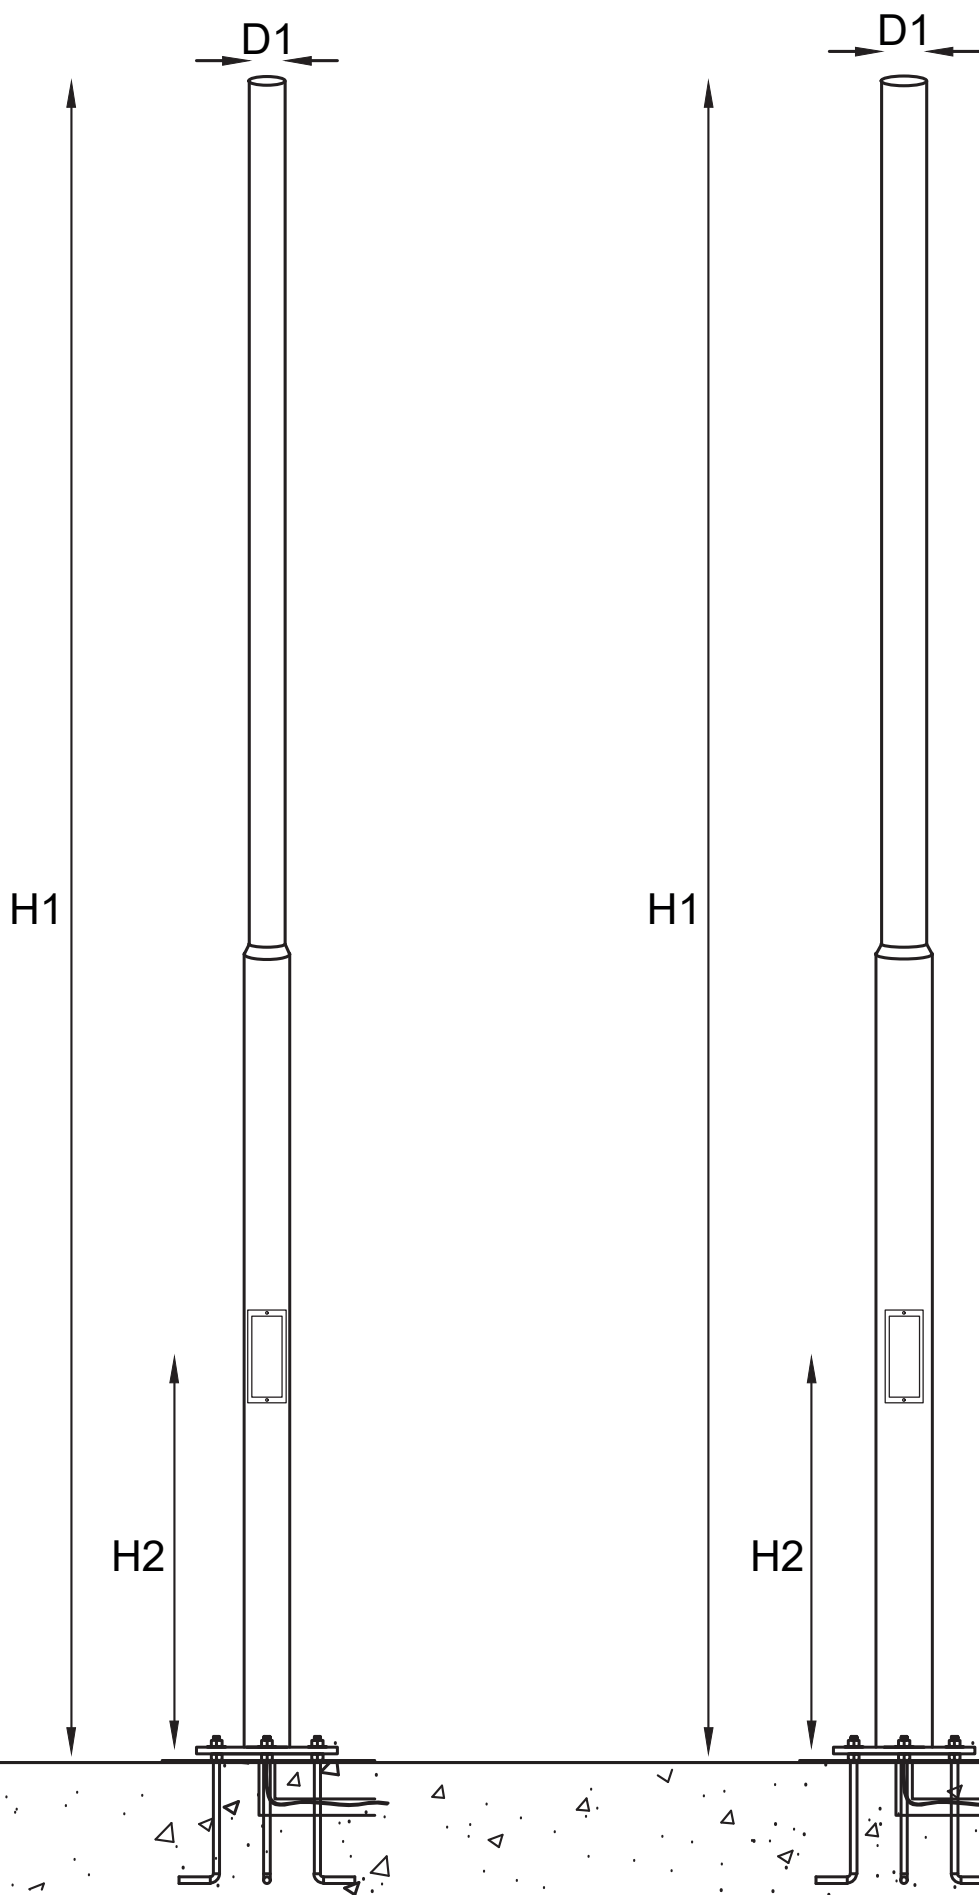

STPR- 30/40/50/60

Order Code : Pole\_SQP\_30\_100\_GG

FAMILY	TYPE	CODE	H1	H2	D	CP	FINISH
Pole	SPR- Single pole round	30	3000mm	1000mm	102 - 102mm	90mm X 250mm	GG - Graphite Grey DB - Dark Black MW - Matt White C - Corten DLG - Dark leaf Green
		40	4000mm		112 - 112mm		
Pole	SPSQ- Single pole Square	30	3000mm	1000mm	100 -	80mm X 250mm	
		40	4000mm		100mm x 100mm		
Pole	STPR- Step pole round	30	3000mm	1000mm	90 - 90mm~112mm	90mm X 250mm	
		40	4000mm		112 - 112mm~140mm		
		50	5000mm				
		60	6000mm				