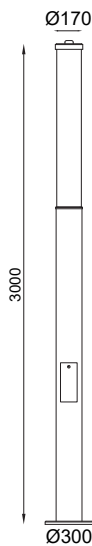

PILLAR 170 PT

Dimension (mm):

Order Code : Pillar-170_PT_30_80_80_DF_30_GG_230

FAMILY	TYPE	CODE	WATTAGE & (LUMEN)	CRI	OPTICS	CCT	FINISH	SUPPLY	ACCESSORIES
Pillar 170	PT	30 - 3000mm 40 - 4000mm	80 - 80W (9600lm)	80 - 80 CRI 90 - 90 CRI (on Request*)	DF - Diffused	30 - 3000K 40 - 4000K	GG - Graphite Grey DB - Dark Black MW - Matt White C - Corten DLG - Dark leaf Green	230 - 230V AC