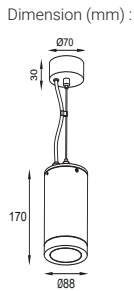

BULLET CP 88 COB