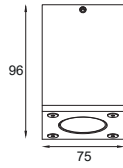

### BOXY CM 75-D3

Dimension (mm) :

Accessories

HL - 48  
(Hexcell Louvre)

Order Code : Boxy\_CM\_75-D3\_8\_80\_NS\_27\_GG\_230-HL-48

FAMILY	TYPE	CODE	WATTAGE (LUMEN)	CRI	OPTICS	CCT	FINISH	SUPPLY	ACCESSORIES
Boxy	CM CP	75-D3	8 - 8W (720lm)	80 - 80 CRI 90 - 90 CRI (on Request*)	NS - 10° M - 24° W - 36° WF - 40°	27 - 2700K 30 - 3000K 40 - 4000K	GG - Graphite Grey DB - Dark Black MW - Matt White C - Corten DLG - Dark leaf Green	230 - 230V AC	HL - 48