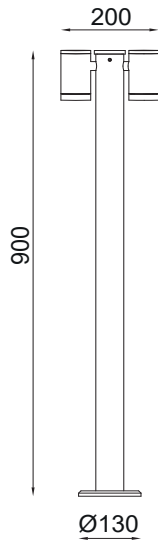

Dimension (mm):

Accessories

Order Code : Focus-2_BO_75_22_80_SP_30_GG_230_ABK-3

FAMILY	TYPE	CODE	WATTAGE (LUMEN)	CRI	OPTICS	CCT	FINISH	SUPPLY	ACCESSORIES
Focus 2	BO	75-750mm 90-900mm	22W - 11W+11W (2520lm)	80 - 80 CRI 90 - 90 CRI (on Request*)	SP - 16° M - 22° W - 38°	30 - 3000K 40 - 4000K	GG - Graphite Grey DB - Dark Black MW - Matt White C - Corten DLG - Dark Leaf Green	230 - 230V AC	ABK-3