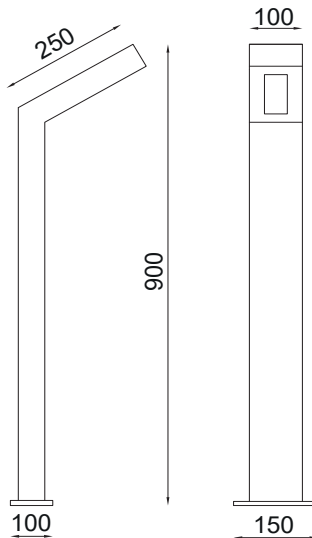

Dimension (mm):

Accessories

Order Code : Sette_BO_35_18_80_T1_30_GG_230_ABK-4

FAMILY	TYPE	CODE	WATTAGE & (LUMEN)	CRI	OPTICS	CCT	FINISH	SUPPLY	ACCESSORIES
Angle	BO	35 - 350mm 60 - 600mm 90 - 900mm	18 - 18W (1920lm)	80 - 80 CRI 90 - 90 CRI (on Request*)	T1 - 148 x 107° (Elliptical) T2 - 158 x 110° (Forward Throw)	30 - 3000K 40 - 4000K	GG - Graphite Grey DB - Dark Black MW - Matt White C - Corten DLG - Dark leaf Green	230 - 230V AC	ABK-4