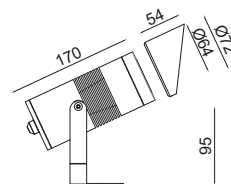

LUGAR SP 64-D3

Dimension (mm) :

Accessories

Order Code : Lugar_SP_64-D3_8_80_NS_27_GG_230_HL-48

FAMILY	TYPE	CODE	WATTAGE & (LUMEN)	CRI	OPTICS	CCT	FINISH	SUPPLY	ACCESSORIES
Lugar	SP	64-D3	8 - 8W (720lm)	80 - 80 CRI 90 - 90 CRI (on Request*)	NS - 10° M - 18° WF - 54° DF - Diffused	27 - 2700K 30 - 3000K 40 - 4000K	GG - Graphite Grey DB - Dark Black MW - Matt White C - Corten DLG - Dark leaf Green	230 - 230V AC 24 - 24V DC	HL - 48 CL - 64 TB- Tree Belt SP - 232

LUGAR SP 64-COB

Dimension (mm) :

Accessories

Order Code : Lugar_SP_64-COB_11_80_SP_27_GG_230_HL-48

FAMILY	TYPE	CODE	WATTAGE & (LUMEN)	CRI	OPTICS	CCT	FINISH	SUPPLY	ACCESSORIES
Lugar	SP	64-COB	11 - 11W (1260lm)	80 - 80 CRI 90 - 90 CRI (on Request*)	SP - 16° M - 22° W - 38°	27 - 2700K 30 - 3000K 40 - 4000K	GG - Graphite Grey DB - Dark Black MW - Matt White C - Corten DLG - Dark leaf Green	230 - 230V AC 24 - 24V DC	HL - 48 CL - 64 TB- Tree Belt SP - 232

LUGAR SP 64-HP

Dimension (mm) :

Accessories

Order Code : Lugar_SP_64-HP_10_80_SS_27_GG_230_HL-48

FAMILY	TYPE	CODE	WATTAGE & (LUMEN)	CRI	OPTICS	CCT	FINISH	SUPPLY	ACCESSORIES
Lugar	SP	64-HP	10 - 10W (1008lm)	80 - 80 CRI	SS - 4°	27 - 2700K 30 - 3000K	GG - Graphite Grey DB - Dark Black MW - Matt White C - Corten DLG - Dark leaf Green	230 - 230V AC 24 - 24V DC	HL - 48 CL - 64 TB- Tree Belt SP - 232