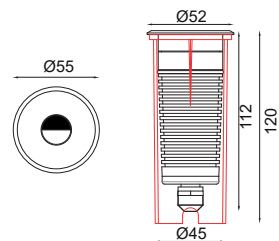

Dimension (mm) :