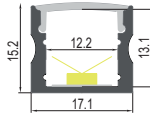

Dimension (mm):