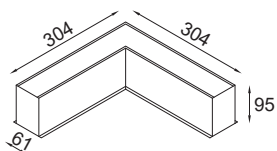

Dimension (mm):

Order Code : Aluline_CR-L_6195_9_1080_80_40_BK_ND_OP

FAMILY	TYPE	CODE	LENGTH (mm)	WATTAGE	LUMEN	CRI	CCT	FINISH	SUPPLY	Diffuser
Aluline	CR-L	6195 7995	304 x 304	9W/14W/18W	1080lm/1680lm/2160lm	80	30 - 3000K 40 - 4000K 60 - 6000K	BK - Black WH - White SI - Silver CC- Custom Color	ND - Non Dim AL - 1 to 10 DA - DALI	OP - Opal PR - Prismatic BL- Blinds L
			322 x 322