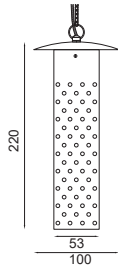

Dimension (mm) :