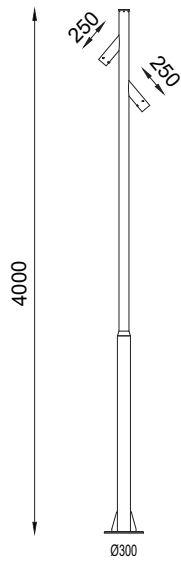

Dimension (mm):

Order Code : Bamboo_PT_300_36_80_SP_30_GG_230

FAMILY	TYPE	CODE	WATTAGE & (LUMEN)	CRI	OPTICS	CCT	FINISH	SUPPLY	ACCESSORIES
Bamboo	PT	300 - 3000 400 - 4000	36W - 18w+18w (4320lm) 42W - 21w+21w	80 - 80 CRI 90 - 90 CRI (on Request*)	SP - 16° M - 22° W - 38°	30 - 3000K 40 - 4000K	GG - Graphite Grey DB - Dark Black MW - Matt White C - Corten DLG - Dark leaf Green	230 - 230V AC