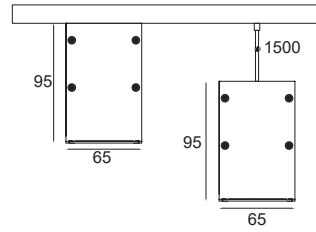

ALULINE CP 6595

Dimension (mm):

Order Code : Aluline\_CP/CS\_6595\_2260\_72\_8640\_80\_40\_BK\_ND\_OP

Custom Length in Multiple of 270mm Max Upto 3375mm.

FAMILY	TYPE	CODE	LENGTH	WATTAGE /M	LUMEN/M	CRI	CCT	FINISH	SUPPLY	Diffuser
Aluline	CP	6595	570mm	9W/14W/18W	1080lm/1680lm/2160lm	80	30 - 3000K	BK - Black WH - White SI - Silver CC- Custom Color	ND - Non Dim AL - 1 to 10 DA - DALI	OP - Opal PR - Prismatic
	CS		1134mm	18W/27W/36W	2160lm/3240lm/4320lm		40 - 4000K			
			1698mm	27W/40W/54W	3240lm/4800lm/6480lm		60 - 6000K			
			2262mm	36W/54W/72W	4320lm/6720lm/8640lm					