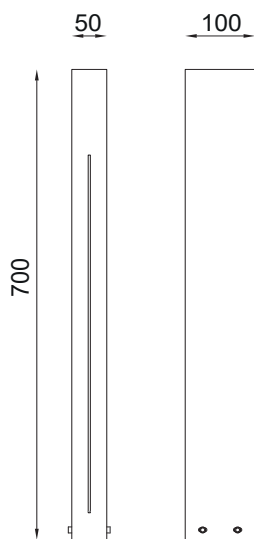

Accessories

Order Code : Narrowline_BO_70_6_80_BL_30_GG_230_ABK-2

FAMILY	TYPE	CODE	WATTAGE & (LUMEN)	CRI	OPTICS	CCT	FINISH	SUPPLY	ACCESSORIES
Narrowline	BO	70-700mm	6 - 6W (576lm)	80 - 80 CRI	BL - Blade	30 - 3000K 40 - 4000K	GG - Graphite Grey DB - Dark Black MW - Matt White C - Corten DLG - Dark leaf Green	230 - 230V AC	ABK-2