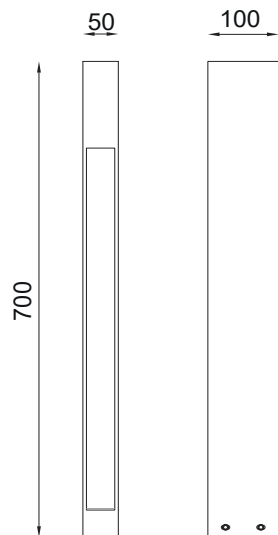

Accessories

Order Code : Mono_BO_70_6_80_M_30_GG_230_ABK-2

FAMILY	TYPE	CODE	WATTAGE & (LUMEN)	CRI	OPTICS	CCT	FINISH	SUPPLY	ACCESSORIES
Mono	BO	70-700mm	6 - 6W (576lm)	80 - 80 CRI	M - Medium	30 - 3000K 40 - 4000K	GG - Graphite Grey DB - Dark Black MW - Matt White C - Corten DLG - Dark leaf Green	230 - 230V AC	ABK-2