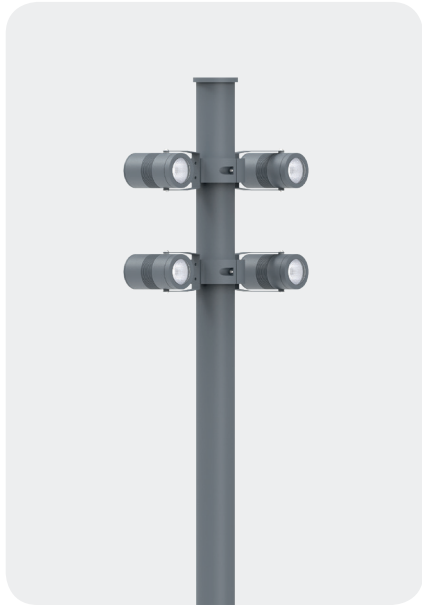

LUGAR 4 PT

Order Code : Lugar 4_PT_4x88-COB_20_80_SP_27_GG_230_HL-68

FAMILY	TYPE	CODE	WATTAGE & (LUMEN)	CRI	OPTICS	CCT	FINISH	SUPPLY	ACCESSORIES
Lugar 4	PT	4 x 88 - COB 4 x 88 - HP	20 - 20W (2520lm)	80 - 80 CRI 90 - 90 CRI (on Request*)	SP - 16° M - 22° W - 38°	27 - 2700K 30 - 3000K 40 - 4000K	GG - Graphite Grey DB - Dark Black MW - Matt White C - Corten DLG - Dark leaf Green	230 - 230V AC	HL - 68 CL- Cowl CLM- Clamp

LUGAR 6 PT

Order Code : Lugar 6_PT_6x88-COB_20_80_SP_27_GG_230_HL-68

FAMILY	TYPE	CODE	WATTAGE & (LUMEN)	CRI	OPTICS	CCT	FINISH	SUPPLY	ACCESSORIES
Lugar 6	PT	6 x 88 - COB 6 x 88 - HP	20 - 20W (2520lm)	80 - 80 CRI 90 - 90 CRI (on Request*)	SP - 16° M - 22° W - 38°	27 - 2700K 30 - 3000K 40 - 4000K	GG - Graphite Grey DB - Dark Black MW - Matt White C - Corten DLG - Dark leaf Green	230 - 230V AC	HL - 68 CL- Cowl CLM- Clamp