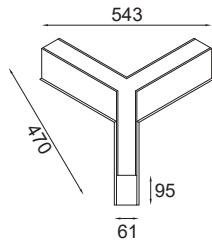

Dimension (mm):

Order Code : Aluline_CR-Y_6195_14_1680_80_40_BK_ND_OP

FAMILY	TYPE	CODE	LENGTH (mm)	WATTAGE	LUMEN	CRI	CCT	FINISH	SUPPLY	Diffuser
Aluline	CR-Y	6195 7995	543 x 470	14W/21W/27W	1680lm/2520lm/3240lm	80	30 - 3000K 40 - 4000K 60 - 6000K	BK - Black	ND - Non Dim AL - 1 to 10 DA - DALI	OP - Opal PR - Prismatic BY- Blinds Y
								WH - White		
								SI - Silver CC- Custom Color