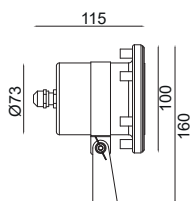

Aqua 100

Dimension (mm) :

Order Code : Aqua_Surface_100_6_80_NS_30_SS_CC

FAMILY	TYPE	CODE	WATTAGE (LUMEN)	CRI	OPTICS	CCT	FINISH	SUPPLY	ACCESSORIES
Aqua	Surface	100	6 - 6W (720lm) 12 - 12W (1440lm)	80 - 80 CRI 90 - 90 CRI (on Request*)	NS - 10° M - 24° W - 40° WF - 60° DF - Diffused	30 - 3000K 40 - 4000K 60 - 6000K	SS- Stainless Steel	CC - Constant Current 700mA/300mA CV - Constant Voltage 24V	-